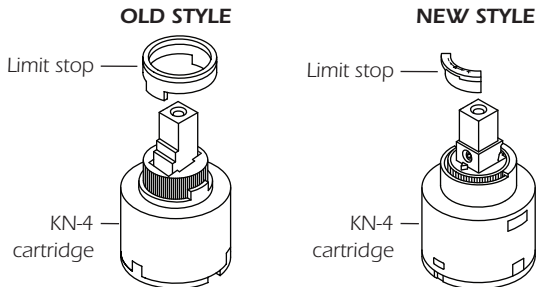

# KN-4 Replacement Valve Cartridge Instructions

Remove the old KN-4 cartridge with limit stop. Install the new KN-4 cartridge with limit stop.

Turn limit stop counterclockwise to allow full handle turn to the hot position. Turn limit stop clockwise to limit handle turn to the hot position.