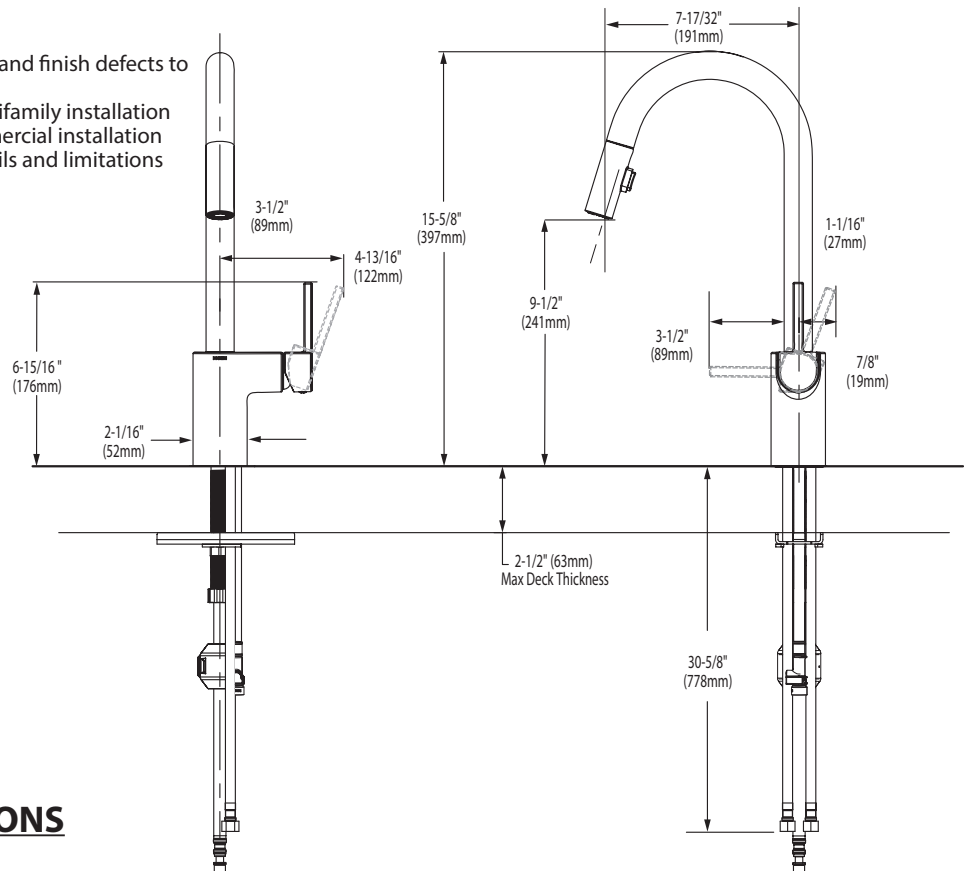

Buy it for looks. Buy it for life.®

Specifications

There is more than 1 version of this model.
Page down to identify the version you have.

FAUCET DESCRIPTION

- Reflex™ pulldown system offers smooth operation, easy movement and secure docking
- Power Clean™ spray technology
- Metal construction with various finishes identified by suffix
- Duralock™ connect installation
- Pulldown spray with 68" braided hose
- Flexible supply lines with 3/8" compression fittings
- High arc spout provides height and reach to fill or clean large pots while pulldown wand provides the maneuverability for cleaning or rinsing
- 360° rotating spout provides ability to install handle on either side
- Faucet designed for handle to be mounted on right side

ALIGN™ Single Handle High Arc Pulldown Kitchen Faucet

Models: 7565 series

NOTE: THIS FAUCET IS DESIGNED TO BE INSTALLED
THROUGH 1 HOLE, 1-1/2" (38mm) MIN. DIA.
(OPTIONAL 3-HOLE ESCUTCHEON 141002 AVAILABLE)

CRITICAL DIMENSIONS (DO NOT SCALE)

FOR MORE INFORMATION CALL: 1-800-BUY-MOEN

www.moen.com

Buy it for looks. Buy it for life.®

Specifications

FAUCET DESCRIPTION

- Reflex™ pulldown system offers smooth operation, easy movement and secure docking
- Power Clean™ spray technology
- Metal construction with various finishes identified by suffix
- Quick connect installation
- Pulldown spray with 68" braided hose
- Flexible supply lines with 3/8" compression fittings
- High arc spout provides height and reach to fill or clean large pots while pulldown wand provides the maneuverability for cleaning or rinsing
- 360° rotating spout provides ability to install handle on either side
- Faucet designed for handle to be mounted on right side