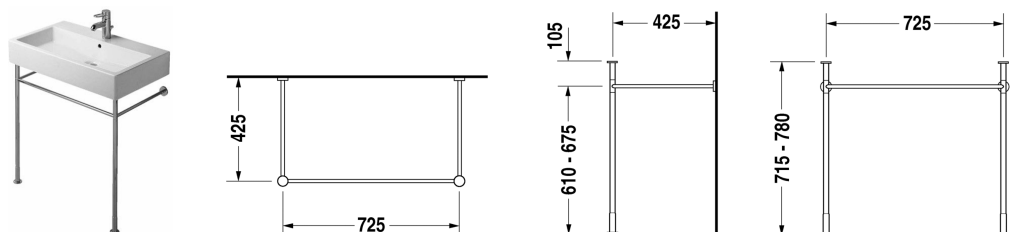

## Vero Metal console # 0030661000

Metal console	Dimension	Weight	Order number
height adjustable +50 mm, for washbasin # 045480, 235080			
<b>Colors</b>			
10 Chrome			
<b>Variant</b>			
chrome		2.900 kilogram	0030661000
<b>Suitable products</b>			
Washbasin, furniture washbasin with tap platform, underneath glazed, 800 x 470 mm	800 x 470 mm		045480
Washbasin, furniture washbasin with tap platform, underneath glazed, 800 x 470 mm	800 x 470 mm		235080

All drawings contain the necessary measurements which are subject to standard tolerances. They are stated in mm and are non-binding. Exact measurements, in particular for customised installation scenarios, can only be taken from the finished ceramic piece.