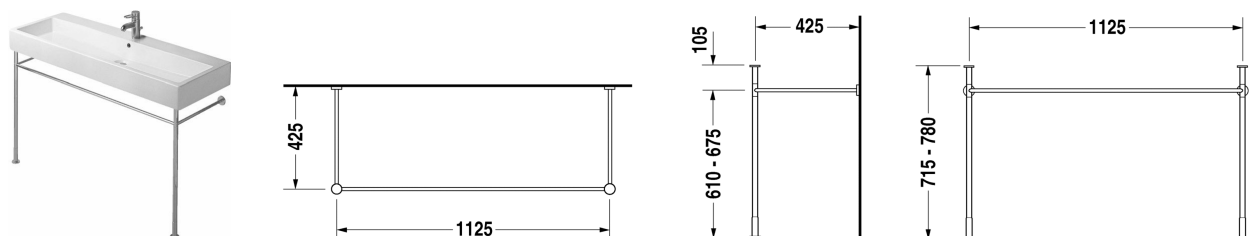

Vero Metal console # 0030741000

Metal console	Dimension	Weight	Order number
height adjustable +50 mm, for washbasin # 045412, 235012			
Colors			
10 Chrome			
Variant			
chrome		3.100 kilogram	0030741000
Suitable products			
Washbasin, furniture washbasin with tap platform, underneath glazed, 1200 x 470 mm	1200 x 470 mm		045412
Washbasin, furniture washbasin with tap platform, underneath glazed, 1200 x 470 mm	1200 x 470 mm		045412
Washbasin, furniture washbasin with tap platform, underneath glazed, 1200 x 470 mm	1200 x 470 mm		235012
Washbasin, furniture washbasin with tap platform, underneath glazed, 1200 x 470 mm	1200 x 470 mm		235012

All drawings contain the necessary measurements which are subject to standard tolerances. They are stated in mm and are non-binding. Exact measurements, in particular for customised installation scenarios, can only be taken from the finished ceramic piece.