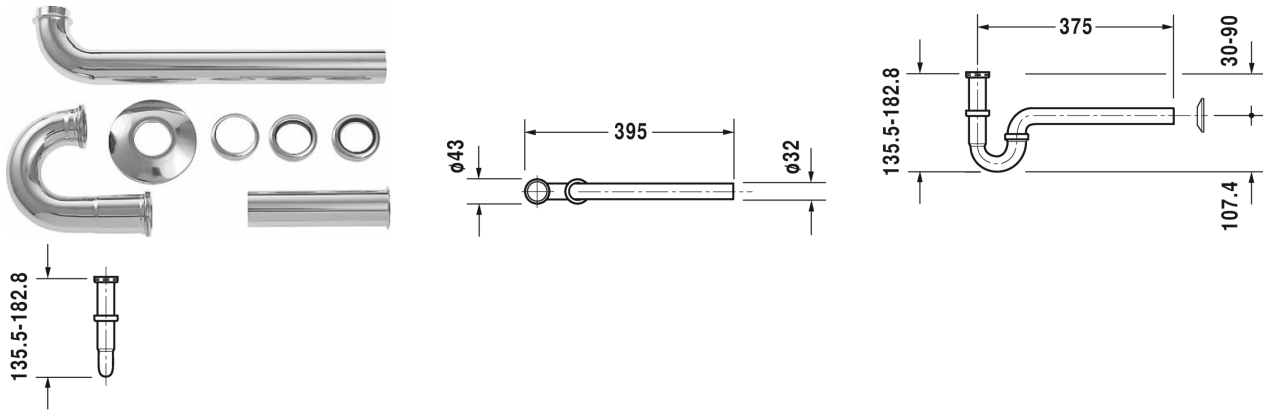

Accessories Siphon for washbasin # 005026

| < 1 1/4" mm > |

Siphon for washbasin	Dimension	Weight	Order number
with outlet pipe 300 mm			
Colors			
Variant			

All drawings contain the necessary measurements which are subject to standard tolerances. They are stated in mm and are non-binding. Exact measurements, in particular for customised installation scenarios, can only be taken from the finished ceramic piece.