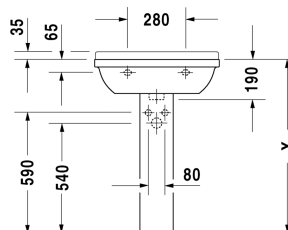

**Starck 3 Washbasin # 0300600000 / 0300600030**

| &lt; 600 mm &gt; |

Washbasin	Dimension	Weight	Order number
with overflow, with tap platform, underneath glazed, 600 mm			
<b>Colors</b>			
00 White Alpin			
<b>Variant</b>			
●	600 x 450 mm	19.000 kilogram	0300600000
● ● ●	600 x 450 mm	19.000 kilogram	0300600030
Sanitary ceramics with the special WonderGliss surface finish will remain clean and attractive-looking for a long time to come. When ordering WonderGliss please add a "1" as eleventh digit to the model number.			
<b>Suitable products</b>			
Pedestal for # 030065, 030060, 030055, 030410, 030480, 030470, 033213, 030760, 030750, 150 x 210 mm	150 x 210 mm		086516
Siphon cover for # 030065, 030060, 030055, 030410, 030480, 030470, 033213, 030760, 030750, 170 x 285 mm	170 x 285 mm		086515

All drawings contain the necessary measurements which are subject to standard tolerances. They are stated in mm and are non-binding. Exact measurements, in particular for customised installation scenarios, can only be taken from the finished ceramic piece.