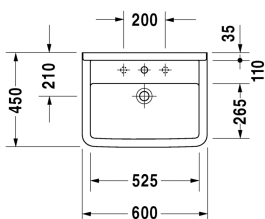

**Starck 3 Washbasin # 0300600000 / 0300600030**

| &lt; 600 mm &gt; |

Washbasin	Dimension	Weight	Order number
with overflow, with tap platform, underneath glazed, 600 mm			
<b>Colors</b>			
00 White Alpin			
<b>Variant</b>			
●	600 x 450 mm	19.000 kilogram	0300600000
● ● ●	600 x 450 mm	19.000 kilogram	0300600030
Sanitary ceramics with the special WonderGliss surface finish will remain clean and attractive-looking for a long time to come. When ordering WonderGliss please add a "1" as eleventh digit to the model number.			
<b>Suitable products</b>			
Pedestal for # 030065, 030060, 030055, 030410, 030480, 030470, 033213, 030760, 030750, 150 x 210 mm	150 x 210 mm		086516
Siphon cover for # 030065, 030060, 030055, 030410, 030480, 030470, 033213, 030760, 030750, 170 x 285 mm	170 x 285 mm		086515

All drawings contain the necessary measurements which are subject to standard tolerances. They are stated in mm and are non-binding. Exact measurements, in particular for customised installation scenarios, can only be taken from the finished ceramic piece.