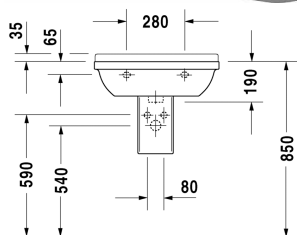

**Starck 3 Washbasin # 0300600000 / 0300600030**

| &lt; 600 mm &gt; |

Washbasin	Dimension	Weight	Order number
with overflow, with tap platform, underneath glazed, 600 mm			
<b>Colors</b>			
00 White Alpin			
<b>Variant</b>			
●	600 x 450 mm	19.000 kilogram	0300600000
● ● ●	600 x 450 mm	19.000 kilogram	0300600030
Sanitary ceramics with the special WonderGliss surface finish will remain clean and attractive-looking for a long time to come. When ordering WonderGliss please add a "1" as eleventh digit to the model number.			
<b>Suitable products</b>			
Pedestal for # 030065, 030060, 030055, 030410, 030480, 030470, 033213, 030760, 030750, 150 x 210 mm	150 x 210 mm		086516
Siphon cover for # 030065, 030060, 030055, 030410, 030480, 030470, 033213, 030760, 030750, 170 x 285 mm	170 x 285 mm		086515

All drawings contain the necessary measurements which are subject to standard tolerances. They are stated in mm and are non-binding. Exact measurements, in particular for customised installation scenarios, can only be taken from the finished ceramic piece.