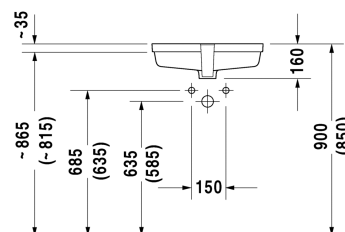

Vero Vanity basin # 0330480000

| < 485 mm > |

Vanity basin	Dimension	Weight	Order number
undercounter basin, with overflow, without tap platform, fixings for installation in wooden consoles included, 485 mm			
Colors			
00 White Alpin			
Variant			
☒	485 x 315 mm	8.200 kilogram	0330480000
Infobox			
Measurements of undercounter models represent interior measurements			
Sanitary ceramics with the special WonderGliss surface finish will remain clean and attractive-looking for a long time to come. When ordering WonderGliss please add a "1" as eleventh digit to the model number.			
Accessory			
Push-open waste for washbasins with overflow		0.400 kilogram	005052
Design Siphon		1.500 kilogram	005036
Fixing for stone countertops, (with the exception of # 046651)		0.200 kilogram	005028
Suitable products			
Console for undercounter basin f-bonded 1 console with two cut-outs, Width min. see ordering information, Width max 2000 mm, price per section of 100 mm, basic price till 800 mm, for undercounter basin f-bonded, 550 mm	550 mm		F0091C
Console for undercounter basin f-bonded 1 console with one cut-out, Width min. see ordering information, Width max 2000 mm, price per section of 100 mm, basic price till 800 mm, for undercounter basin f-bonded, 550 mm	550 mm		F0090C
Console + back panel for undercounter basin f-bonded 1 console with one cut-out, Width min. 800 mm, Width max. 2000 mm, price per section of 100 mm, basic price till 800 mm, for back-to-wall, 565 mm	565 mm		DL050C