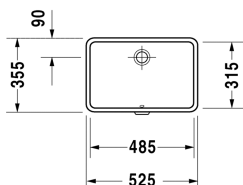

Vero Vanity basin # 0330480000

| < 485 mm > |

Vanity basin	Dimension	Weight	Order number
undercounter basin, with overflow, without tap platform, fixings for installation in wooden consoles included, 485 mm			
Colors			
00 White Alpin			
Variant			
☒	485 x 315 mm	8.200 kilogram	0330480000
Infobox			
Measurements of undercounter models represent interior measurements			
Sanitary ceramics with the special WonderGliss surface finish will remain clean and attractive-looking for a long time to come. When ordering WonderGliss please add a "1" as eleventh digit to the model number.			
Accessory			
Push-open waste for washbasins with overflow		0.400 kilogram	005052
Design Siphon		1.500 kilogram	005036
Fixing for stone countertops, (with the exception of # 046651)		0.200 kilogram	005028
Suitable products			
Console for undercounter basin f-bonded 1 console with two cut-outs, Width min. see ordering information, Width max 2000 mm, price per section of 100 mm, basic price till 800 mm, for undercounter basin f-bonded, 550 mm	550 mm		F0091C
Console for undercounter basin f-bonded 1 console with one cut-out, Width min. see ordering information, Width max 2000 mm, price per section of 100 mm, basic price till 800 mm, for undercounter basin f-bonded, 550 mm	550 mm		F0090C
Console + back panel for undercounter basin f-bonded 1 console with one cut-out, Width min. 800 mm, Width max. 2000 mm, price per section of 100 mm, basic price till 800 mm, for back-to-wall, 565 mm	565 mm		DL050C