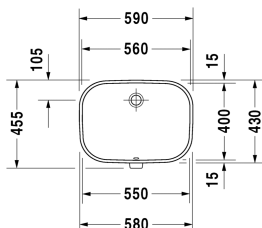

**D-Code Vanity basin # 0338560000**

| &lt; 560 mm &gt; |

Vanity basin	Dimension	Weight	Order number
undercounter basin, with overflow, without tap platform, fixings for installation in wooden consoles included, 560 mm			
<b>Colors</b>			
00 White Alpin			
<b>Variant</b>			
☒	560 x 400 mm	9.400 kilogram	0338560000
<b>Infobox</b>			
Measurements of undercounter models represent interior measurements			
<b>Accessory</b>			
Fixing for stone countertops, (with the exception of # 046651)		0.200 kilogram	005028

All drawings contain the necessary measurements which are subject to standard tolerances. They are stated in mm and are non-binding. Exact measurements, in particular for customised installation scenarios, can only be taken from the finished ceramic piece.