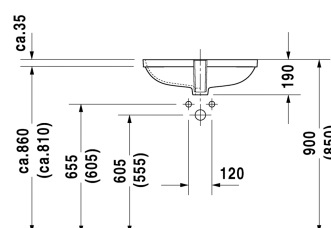

**D-Code Vanity basin # 0338560000**

| &lt; 560 mm &gt; |

Vanity basin	Dimension	Weight	Order number
undercounter basin, with overflow, without tap platform, fixings for installation in wooden consoles included, 560 mm			
<b>Colors</b>			
00 White Alpin			
<b>Variant</b>			
☒	560 x 400 mm	9.400 kilogram	0338560000
<b>Infobox</b>			
Measurements of undercounter models represent interior measurements			
<b>Accessory</b>			
Fixing for stone countertops, (with the exception of # 046651)		0.200 kilogram	005028

All drawings contain the necessary measurements which are subject to standard tolerances. They are stated in mm and are non-binding. Exact measurements, in particular for customised installation scenarios, can only be taken from the finished ceramic piece.