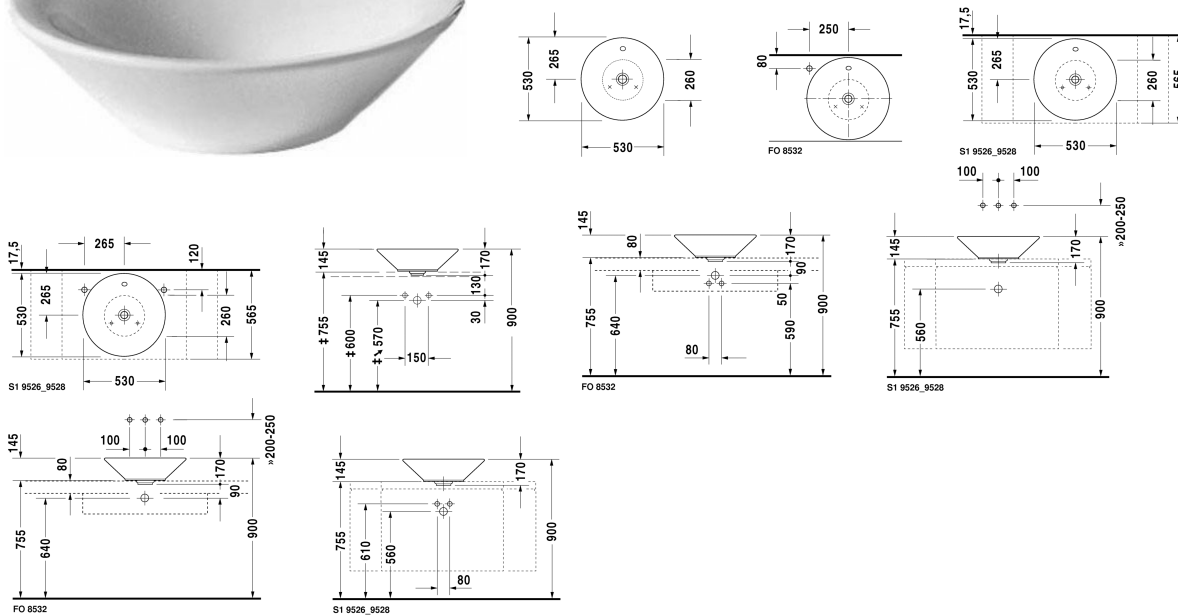

# Starck 1 Washbowl # 0408530000

| < Ø 530 mm > |

Washbowl	Dimension	Weight	Order number
ground, with overflow, without tap platform, fixings included, overflow clip chrome included, Ø 530 mm			
<b>Colors</b>			
00 White Alpin			
<b>Variant</b>			
☒	Ø 530 mm	9.800 kilogram	0408530000
Sanitary ceramics with the special WonderGliss surface finish will remain clean and attractive-looking for a long time to come. When ordering WonderGliss please add a "1" as eleventh digit to the model number.			
<b>Accessory</b>			
Push-open waste for washbasins with overflow		0.400 kilogram	005052
Design Siphon		1.500 kilogram	005036
<b>Suitable products</b>			
Console including drawers 2 drawers beneath console, 2 console supports, 1 cut-out central, 800 x 550 mm	800 x 550 mm		F08521