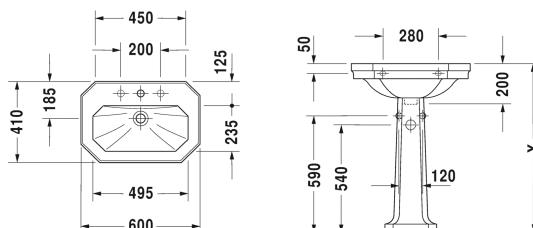

1930 Series Washbasin # 0438600000 / 0438600030

| < 600 mm > |

Washbasin	Dimension	Weight	Order number
with overflow, with tap platform, underneath glazed, 600 mm			
Colors			
00 White Alpin			
Variant			
●	600 x 410 mm	13.500 kilogram	0438600000
●●●	600 x 410 mm	13.500 kilogram	0438600030
Sanitary ceramics with the special WonderGliss surface finish will remain clean and attractive-looking for a long time to come. When ordering WonderGliss please add a "1" as eleventh digit to the model number.			
Suitable products			
Pedestal for washbasin # 043860, 270 x 255 mm	270 x 255 mm		085791

All drawings contain the necessary measurements which are subject to standard tolerances. They are stated in mm and are non-binding. Exact measurements, in particular for customised installation scenarios, can only be taken from the finished ceramic piece.