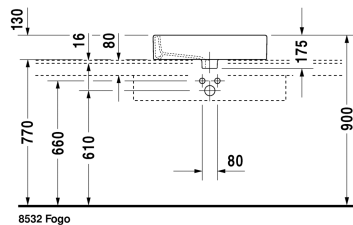

Vero Above counter basin # 045260..00 / 045260..41 /  
045260..44 / 045260..60 / 045260..70 / 045260..30

| < 595 mm > |

8532 Fogo

6713 X-Large

6714 X-Large

Above counter basin	Dimension	Weight	Order number
ground, with tap platform, back plane glazed, fixings included, 595 mm			
<b>Colors</b>			
00 White Alpin 08 Black			
<b>Variant</b>			
● with overflow	595 x 465 mm	17.900 kilogram	045260..00
● without overflow	595 x 465 mm	17.900 kilogram	045260..41
●●● without overflow	595 x 465 mm	17.900 kilogram	045260..44
☒ with overflow	595 x 465 mm	17.900 kilogram	045260..60
☒ without overflow	595 x 465 mm	17.900 kilogram	045260..70
●●● with overflow	595 x 465 mm	17.900 kilogram	045260..30
<b>Infobox</b>			
* When using this siphon please observe outlet height from upper surface of finished floor to centre of outlet in accordance with the technical specification sheet, Mounting with a distance to the wall is required			
Sanitary ceramics with the special WonderGliss surface finish will remain clean and attractive-looking for a long time to come. When ordering WonderGliss please add a "1" as eleventh digit to the model number.			
<b>Accessory for ceramics</b>			
Slotted waste for washbasins without overflow	75 mm	0.400 kilogram	005038
<b>Accessory</b>			

1600 x 548 mm

XS4927 B

---

*All drawings contain the necessary measurements which are subject to standard tolerances. They are stated in mm and are non-binding. Exact measurements, in particular for customised installation scenarios, can only be taken from the finished ceramic piece.*