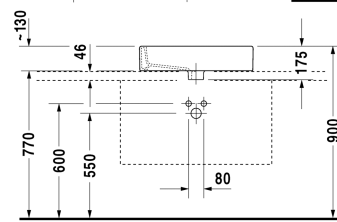

Vero Above counter basin # 045260..00 / 045260..41 /  
045260..44 / 045260..60 / 045260..70 / 045260..30

| < 595 mm > |

8532 Fogo

6713 X-Large

6714 X-Large

Above counter basin	Dimension	Weight	Order number
ground, with tap platform, back plane glazed, fixings included, 595 mm			
<b>Colors</b>			
00 White Alpin 08 Black			
<b>Variant</b>			
● with overflow	595 x 465 mm	17.900 kilogram	045260..00
● without overflow	595 x 465 mm	17.900 kilogram	045260..41
●●● without overflow	595 x 465 mm	17.900 kilogram	045260..44
☒ with overflow	595 x 465 mm	17.900 kilogram	045260..60
☒ without overflow	595 x 465 mm	17.900 kilogram	045260..70
●●● with overflow	595 x 465 mm	17.900 kilogram	045260..30
<b>Infobox</b>			
* When using this siphon please observe outlet height from upper surface of finished floor to centre of outlet in accordance with the technical specification sheet, Mounting with a distance to the wall is required			
Sanitary ceramics with the special WonderGliss surface finish will remain clean and attractive-looking for a long time to come. When ordering WonderGliss please add a "1" as eleventh digit to the model number.			
<b>Accessory for ceramics</b>			
Slotted waste for washbasins without overflow	75 mm	0.400 kilogram	005038
<b>Accessory</b>			

1600 x 548 mm

XS4927 B

---

*All drawings contain the necessary measurements which are subject to standard tolerances. They are stated in mm and are non-binding. Exact measurements, in particular for customised installation scenarios, can only be taken from the finished ceramic piece.*