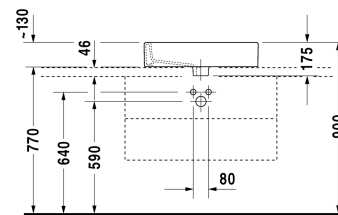

Vero Above counter basin # 045260..00 / 045260..41 /  
045260..44 / 045260..60 / 045260..70 / 045260..30

| < 595 mm > |

8532 Fogo

6713 X-Large

6714 X-Large

Above counter basin	Dimension	Weight	Order number
ground, with tap platform, back plane glazed, fixings included, 595 mm			
<b>Colors</b>			
00 White Alpin 08 Black			
<b>Variant</b>			
● with overflow	595 x 465 mm	17.900 kilogram	045260..00
● without overflow	595 x 465 mm	17.900 kilogram	045260..41
●●● without overflow	595 x 465 mm	17.900 kilogram	045260..44
☒ with overflow	595 x 465 mm	17.900 kilogram	045260..60
☒ without overflow	595 x 465 mm	17.900 kilogram	045260..70
●●● with overflow	595 x 465 mm	17.900 kilogram	045260..30
<b>Infobox</b>			
* When using this siphon please observe outlet height from upper surface of finished floor to centre of outlet in accordance with the technical specification sheet, Mounting with a distance to the wall is required			
Sanitary ceramics with the special WonderGliss surface finish will remain clean and attractive-looking for a long time to come. When ordering WonderGliss please add a "1" as eleventh digit to the model number.			
<b>Accessory for ceramics</b>			
Slotted waste for washbasins without overflow	75 mm	0.400 kilogram	005038
<b>Accessory</b>			

1600 x 548 mm

XS4927 B

---

*All drawings contain the necessary measurements which are subject to standard tolerances. They are stated in mm and are non-binding. Exact measurements, in particular for customised installation scenarios, can only be taken from the finished ceramic piece.*