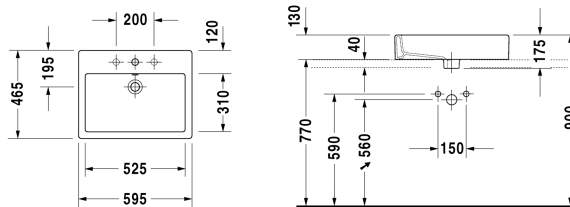

Vero Above counter basin # 045260..00 / 045260..41 /  
045260..44 / 045260..60 / 045260..70 / 045260..30

| < 595 mm > |

8532 Fogo

6713 X-Large

6714 X-Large

Above counter basin	Dimension	Weight	Order number
ground, with tap platform, back plane glazed, fixings included, 595 mm			
<b>Colors</b>			
00 White Alpin 08 Black			
<b>Variant</b>			
● with overflow	595 x 465 mm	17.900 kilogram	045260..00
● without overflow	595 x 465 mm	17.900 kilogram	045260..41
●●● without overflow	595 x 465 mm	17.900 kilogram	045260..44
☒ with overflow	595 x 465 mm	17.900 kilogram	045260..60
☒ without overflow	595 x 465 mm	17.900 kilogram	045260..70
●●● with overflow	595 x 465 mm	17.900 kilogram	045260..30
<b>Infobox</b>			
* When using this siphon please observe outlet height from upper surface of finished floor to centre of outlet in accordance with the technical specification sheet, Mounting with a distance to the wall is required			
Sanitary ceramics with the special WonderGliss surface finish will remain clean and attractive-looking for a long time to come. When ordering WonderGliss please add a "1" as eleventh digit to the model number.			
<b>Accessory for ceramics</b>			
Slotted waste for washbasins without overflow	75 mm	0.400 kilogram	005038
<b>Accessory</b>			

1600 x 548 mm

XS4927 B

---

*All drawings contain the necessary measurements which are subject to standard tolerances. They are stated in mm and are non-binding. Exact measurements, in particular for customised installation scenarios, can only be taken from the finished ceramic piece.*