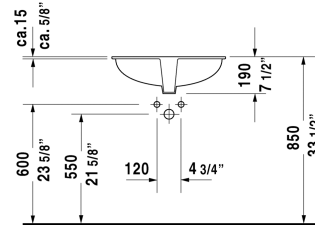

Vanity basin # 0481570000

| < 20 1/2" Inch > |

Vanity basin	Dimension	Weight	Order number
undermount basin, hardware included, with overflow, without faucet deck, CUPC listed, 20 1/2" Inch			
Colors			
00 White			
Variant			
☒	20 1/2" x 14 3/8" Inch	17.6 lb	0481570000
Infobox			
Not available with WonderGliss, Measurements of undercounter models represent interior measurements			

All drawings contain the necessary measurements which are subject to standard tolerances. They are stated in inch & mm and are non-binding. Exact measurements, in particular for customized installation scenarios, can only be taken from the finished ceramic piece.