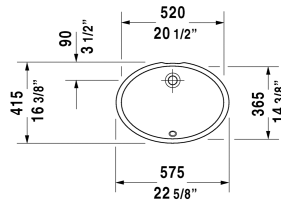

Vanity basin # 0481570000

| < 20 1/2" Inch > |

Vanity basin	Dimension	Weight	Order number
undermount basin, hardware included, with overflow, without faucet deck, CUPC listed, 20 1/2" Inch			
Colors			
00 White			
Variant			
☒	20 1/2" x 14 3/8" Inch	17.6 lb	0481570000
Infobox			
Not available with WonderGliss, Measurements of undercounter models represent interior measurements			

All drawings contain the necessary measurements which are subject to standard tolerances. They are stated in inch & mm and are non-binding. Exact measurements, in particular for customized installation scenarios, can only be taken from the finished ceramic piece.