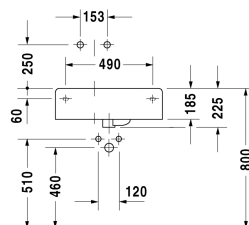

Scola Washbasin # 0684600000 / 0684600011

| < 615 mm > |

Washbasin	Dimension	Weight	Order number
with overflow, with tap platform, underneath glazed, bowl on left side			
Colors			
00 White Alpin			
Variant			
● with pre-punched tap hole	615 x 460 mm	23.300 kilogram	0684600000
●	615 x 460 mm	23.300 kilogram	0684600011
Sanitary ceramics with the special WonderGliss surface finish will remain clean and attractive-looking for a long time to come. When ordering WonderGliss please add a "1" as eleventh digit to the model number.			
Accessory			
Push-open waste for washbasins with overflow		0.400 kilogram	005052
Design Siphon		1.500 kilogram	005036
Suitable products			
Metal console for washbasin # 068460 and 068560,			003059

All drawings contain the necessary measurements which are subject to standard tolerances. They are stated in mm and are non-binding. Exact measurements, in particular for customised installation scenarios, can only be taken from the finished ceramic piece.