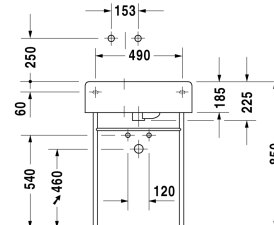

Scola Washbasin # 0684600000 / 0684600011

| < 615 mm > |

Washbasin	Dimension	Weight	Order number
with overflow, with tap platform, underneath glazed, bowl on left side			
Colors			
00 White Alpin			
Variant			
● with pre-punched tap hole	615 x 460 mm	23.300 kilogram	0684600000
●	615 x 460 mm	23.300 kilogram	0684600011
Sanitary ceramics with the special WonderGliss surface finish will remain clean and attractive-looking for a long time to come. When ordering WonderGliss please add a "1" as eleventh digit to the model number.			
Accessory			
Push-open waste for washbasins with overflow		0.400 kilogram	005052
Design Siphon		1.500 kilogram	005036
Suitable products			
Metal console for washbasin # 068460 and 068560,			003059

All drawings contain the necessary measurements which are subject to standard tolerances. They are stated in mm and are non-binding. Exact measurements, in particular for customised installation scenarios, can only be taken from the finished ceramic piece.