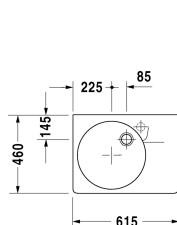

Scola Washbasin # 0684600000 / 0684600011

| < 615 mm > |

Washbasin	Dimension	Weight	Order number
with overflow, with tap platform, underneath glazed, bowl on left side			
Colors			
00 White Alpin			
Variant			
● with pre-punched tap hole	615 x 460 mm	23.300 kilogram	0684600000
●	615 x 460 mm	23.300 kilogram	0684600011
Sanitary ceramics with the special WonderGliss surface finish will remain clean and attractive-looking for a long time to come. When ordering WonderGliss please add a "1" as eleventh digit to the model number.			
Accessory			
Push-open waste for washbasins with overflow		0.400 kilogram	005052
Design Siphon		1.500 kilogram	005036
Suitable products			
Metal console for washbasin # 068460 and 068560,			003059

All drawings contain the necessary measurements which are subject to standard tolerances. They are stated in mm and are non-binding. Exact measurements, in particular for customised installation scenarios, can only be taken from the finished ceramic piece.