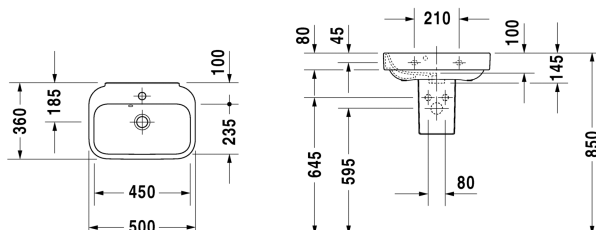

Happy D.2 Handrinse basin # 0709500000

| < 500 mm > |

Handrinse basin	Dimension	Weight	Order number
with overflow, with tap platform, overflow clip chrome included, underneath glazed, 500 mm			
Colors			
00 White Alpin			
Variant			
●	500 x 360 mm	12.300 kilogram	0709500000
Sanitary ceramics with the special WonderGliss surface finish will remain clean and attractive-looking for a long time to come. When ordering WonderGliss please add a "1" as eleventh digit to the model number.			
Suitable products			
Siphon cover for # 070950, 180 x 250 mm	180 x 250 mm		085832

All drawings contain the necessary measurements which are subject to standard tolerances. They are stated in mm and are non-binding. Exact measurements, in particular for customised installation scenarios, can only be taken from the finished ceramic piece.