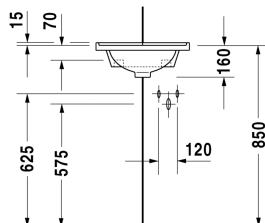

Starck 3 Handrinse basin corner model # 0752440000

|< 430 mm >|

Handrinse basin corner model	Dimension	Weight	Order number
with overflow, with tap platform, underneath glazed, 430 mm			
Colors			
00 White Alpin			
Variant			
●	430 x 380 mm	6.200 kilogram	0752440000
Sanitary ceramics with the special WonderGliss surface finish will remain clean and attractive-looking for a long time to come. When ordering WonderGliss please add a "1" as eleventh digit to the model number.			
Accessory			
Fixing hooks for # 084229, 045360, 079444, 075244		0.300 kilogram	005000

All drawings contain the necessary measurements which are subject to standard tolerances. They are stated in mm and are non-binding. Exact measurements, in particular for customised installation scenarios, can only be taken from the finished ceramic piece.