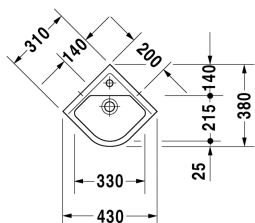

Starck 3 Handrinse basin corner model # 0752440000

|< 430 mm >|

Handrinse basin corner model	Dimension	Weight	Order number
with overflow, with tap platform, underneath glazed, 430 mm			
Colors			
00 White Alpin			
Variant			
●	430 x 380 mm	6.200 kilogram	0752440000
Sanitary ceramics with the special WonderGliss surface finish will remain clean and attractive-looking for a long time to come. When ordering WonderGliss please add a "1" as eleventh digit to the model number.			
Accessory			
Fixing hooks for # 084229, 045360, 079444, 075244		0.300 kilogram	005000

All drawings contain the necessary measurements which are subject to standard tolerances. They are stated in mm and are non-binding. Exact measurements, in particular for customised installation scenarios, can only be taken from the finished ceramic piece.