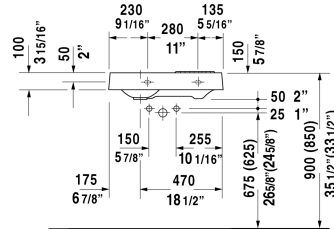

Architec Handrinse basin # 0764650000

| < 25 1/2" Inch > |

Handrinse basin	Dimension	Weight	Order number
diagonal model, without overflow, with tap platform, with integrated ceramic shelf, hardware included, wall-mounted, bowl on left side, 25 1/2" Inch			
Colors			
00 White			
Variant			
●	25 1/2" x 16 1/8" Inch	22.2 lb	0764650000
Sanitary ceramics with the special WonderGliss surface finish will remain clean and attractive-looking for a long time to come. When ordering WonderGliss please add a "1" as eleventh digit to the model number.			
Outlet bend with double sleeve			005025
Slotted waste for washbasins without overflow	2" Inch	0.7 lb	005024

All drawings contain the necessary measurements which are subject to standard tolerances. They are stated in inch & mm and are non-binding. Exact measurements, in particular for customized installation scenarios, can only be taken from the finished ceramic piece.