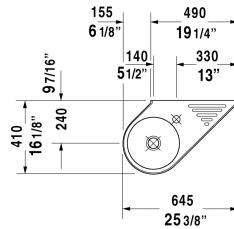

Architec Handrinse basin # 0764650000

| < 25 1/2" Inch > |

Handrinse basin	Dimension	Weight	Order number
diagonal model, without overflow, with tap platform, with integrated ceramic shelf, hardware included, wall-mounted, bowl on left side, 25 1/2" Inch			
Colors			
00 White			
Variant			
●	25 1/2" x 16 1/8" Inch	22.2 lb	0764650000
Sanitary ceramics with the special WonderGliss surface finish will remain clean and attractive-looking for a long time to come. When ordering WonderGliss please add a "1" as eleventh digit to the model number.			
Outlet bend with double sleeve			005025
Slotted waste for washbasins without overflow	2" Inch	0.7 lb	005024

All drawings contain the necessary measurements which are subject to standard tolerances. They are stated in inch & mm and are non-binding. Exact measurements, in particular for customized installation scenarios, can only be taken from the finished ceramic piece.