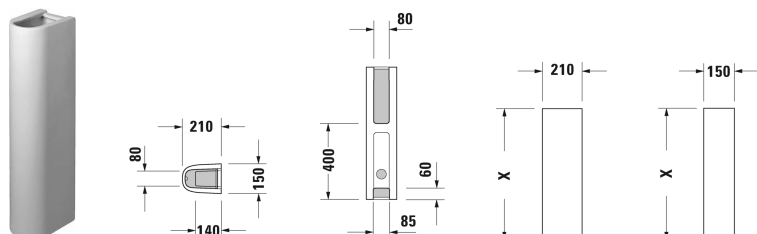

Starck 3 Pedestal # 0865160000

|< 150 mm >|

Pedestal	Dimension	Weight	Order number
for # 030065, 030060, 030055, 030410, 030480, 030470, 033213, 030760, 030750			
Colors			
00 White Alpin			
Variant			
	150 x 210 mm	14.000 kilogram	0865160000
Sanitary ceramics with the special WonderGliss surface finish will remain clean and attractive-looking for a long time to come. When ordering WonderGliss please add a "1" as eleventh digit to the model number.			
Suitable products			
Washbasin with overflow, with tap platform, underneath glazed, 600 x 450 mm	600 x 450 mm		030060
Washbasin with overflow, with tap platform, underneath glazed, 550 x 430 mm	550 x 430 mm		030055
Washbasin with overflow, with tap platform, underneath glazed, 650 x 485 mm	650 x 485 mm		030065
Washbasin Med without overflow, with tap platform, with pre-punched tap hole, underneath glazed, 600 x 450 mm	600 x 450 mm		030760
Washbasin Med without overflow, with tap platform, with pre-punched tap hole, underneath glazed, 500 x 360 mm	500 x 360 mm		030750
Double washbasin, double furniture washbasin with overflow, with tap platform, underneath glazed, 1300 x 485 mm	1300 x 485 mm		033213
Washbasin, furniture washbasin with tap platform, 1050 x 485 mm	1050 x 485 mm		030410
Washbasin, furniture washbasin with tap platform, 700 x 490 mm	700 x 490 mm		030470
Washbasin, furniture washbasin with tap platform, 850 x 485 mm	850 x 485 mm		030480

All drawings contain the necessary measurements which are subject to standard tolerances. They are stated in mm and are non-binding.

Starck 3 Pedestal # 0865160000

|< 150 mm >|

Exact measurements, in particular for customised installation scenarios, can only be taken from the finished ceramic piece.