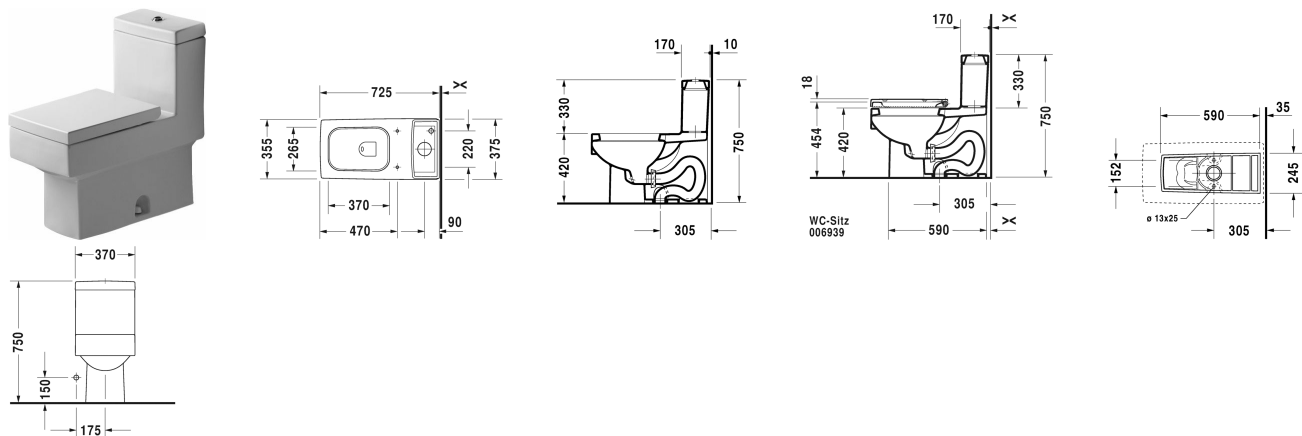

Vero One-piece toilet # 2103010005

| < 370 mm > |

One-piece toilet	Dimension	Weight	Order number
US-version, elongated with syphonic jet action, 305 mm/12" rough-in, with Single Flush piston valve, top flush, vertical outlet, 1,28 gpf (4,8 lpf)			
Colors			
00 White Alpin			
Variant			
◆	370 x 715 mm	52.800 kilogram	2103010005
Infobox			
Not available in WonderGliss			
Accessory			
Toilet seat and cover removable, elongated, hinges stainless steel, with soft closure		2.700 kilogram	006939
Mounting set for One-piece and Two-piece toilets, Outflow 3/8" - external thread, Wall Connection 1/2" - internal thread, 1/2", US-version		0.480 kilogram	001431

All drawings contain the necessary measurements which are subject to standard tolerances. They are stated in mm and are non-binding. Exact measurements, in particular for customised installation scenarios, can only be taken from the finished ceramic piece.