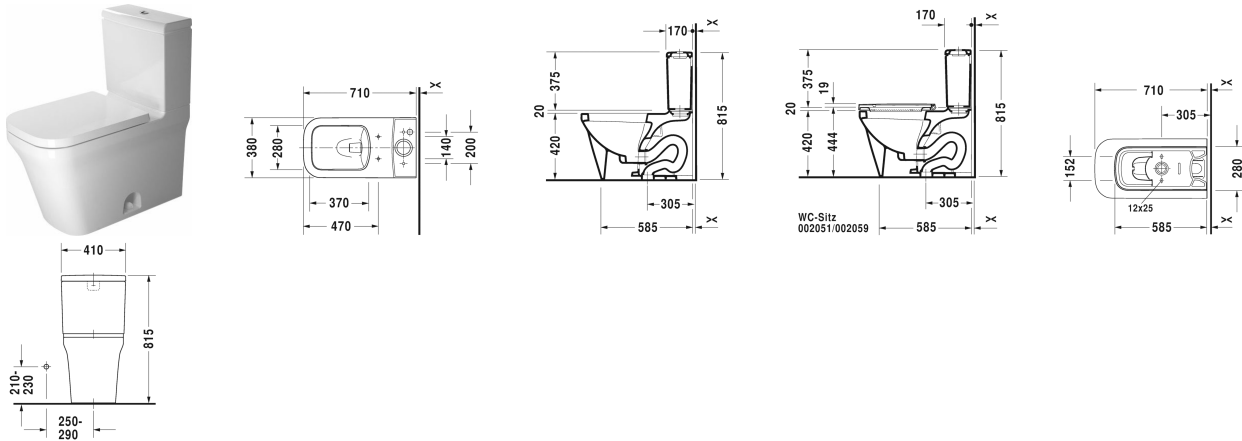

P3 Comforts Two-piece toilet # 216801..00 / 216801..85

| < 380 mm > |

Two-piece toilet	Dimension	Weight	Order number
(without cistern), US-version, elongated with syphonic jet action, 305 mm/12" rough-in, vertical outlet			
Colors			
00 White Alpin 20 HygieneGlaze (an antibacterial ceramic glaze that provides almost indefinite effectiveness)			
Variant			
♣ 1,32/0,92 gpf (5/3,5 lpf)	380 x 710 mm	45.800 kilogram	216801..00
♣ 1,28 gpf (4,8 lpf)	380 x 710 mm	45.800 kilogram	216801..85
Sanitary ceramics with the special WonderGliss surface finish will remain clean and attractive-looking for a long time to come. When ordering WonderGliss please add a "1" as eleventh digit to the model number.			
Accessory			
Mounting set for One-piece and Two-piece toilets, 1/2", ASIA-version		0.480 kilogram	001418
Mounting set for One-piece and Two-piece toilets, Outflow 3/8" - external thread, Wall Connection 1/2" - internal thread, 1/2", US-version		0.480 kilogram	001417
Suitable products			
Toilet seat and cover elongated, hinges stainless steel, without soft closure,			002051
Toilet seat and cover elongated, hinges stainless steel, removable, with soft closure,			002059
Cistern for bottom left supply, 410 x 170 mm	410 x 170 mm		093720

P3 Comforts Two-piece toilet # 216801..00 / 216801..85

|< 380 mm >|

All drawings contain the necessary measurements which are subject to standard tolerances. They are stated in mm and are non-binding. Exact measurements, in particular for customised installation scenarios, can only be taken from the finished ceramic piece.