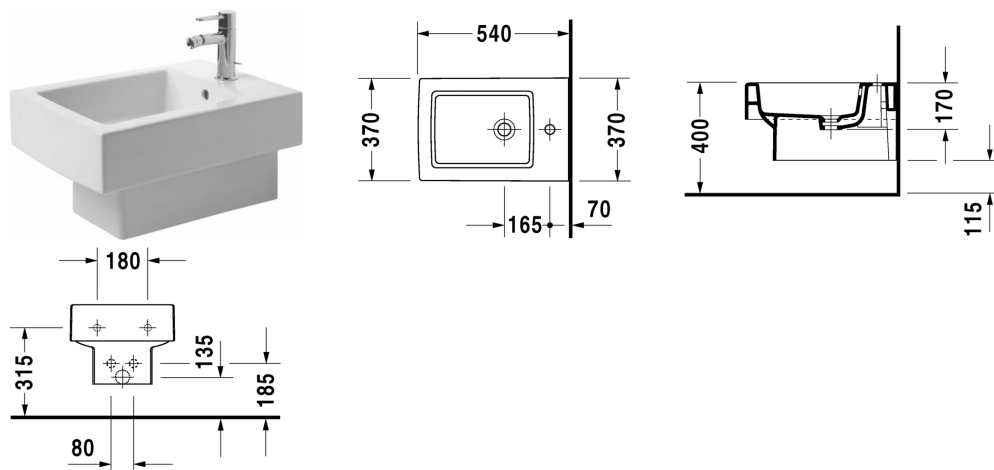

Vero Bidet wall mounted # 223915..00

| < 370 mm > |

Bidet wall mounted	Dimension	Weight	Order number
with overflow, with tap platform			
Colors			
00 White Alpin 08 Black			
Variant			
	370 x 540 mm	21.500 kilogram	223915..00
Sanitary ceramics with the special WonderGliss surface finish will remain clean and attractive-looking for a long time to come. When ordering WonderGliss please add a "1" as eleventh digit to the model number.			
Accessory			
Siphon for bidet with extended outlet pipe	1 1/4" mm	0.600 kilogram	005027
Fixing for wall mounted bidet and wall mounted toilet	Ø 12 x 180 mm	0.200 kilogram	006500

All drawings contain the necessary measurements which are subject to standard tolerances. They are stated in mm and are non-binding. Exact measurements, in particular for customised installation scenarios, can only be taken from the finished ceramic piece.