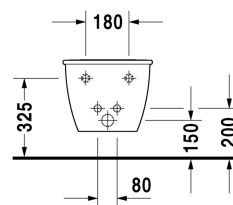

**Darling New Bidet wall mounted # 2249150000**

|< 370 mm >|

Bidet wall mounted	Dimension	Weight	Order number
with overflow, with tap platform, Durafix included			
<b>Colors</b>			
00 White Alpin			
<b>Variant</b>			
	370 x 540 mm	20.500 kilogram	2249150000
<b>Infobox</b>			
Durafix for invisible fixation is included in delivery			
Sanitary ceramics with the special WonderGliss surface finish will remain clean and attractive-looking for a long time to come. When ordering WonderGliss please add a "1" as eleventh digit to the model number.			
<b>Accessory</b>			
Fixing for wall mounted bidet and wall mounted toilet	Ø 12 x 180 mm	0.200 kilogram	006500

*All drawings contain the necessary measurements which are subject to standard tolerances. They are stated in mm and are non-binding. Exact measurements, in particular for customised installation scenarios, can only be taken from the finished ceramic piece.*