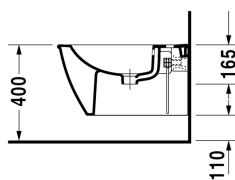

**Darling New Bidet wall mounted # 2249150000**

|< 370 mm >|

Bidet wall mounted	Dimension	Weight	Order number
with overflow, with tap platform, Durafix included			
<b>Colors</b>			
00 White Alpin			
<b>Variant</b>			
	370 x 540 mm	20.500 kilogram	2249150000
<b>Infobox</b>			
Durafix for invisible fixation is included in delivery			
Sanitary ceramics with the special WonderGliss surface finish will remain clean and attractive-looking for a long time to come. When ordering WonderGliss please add a "1" as eleventh digit to the model number.			
<b>Accessory</b>			
Fixing for wall mounted bidet and wall mounted toilet	Ø 12 x 180 mm	0.200 kilogram	006500

*All drawings contain the necessary measurements which are subject to standard tolerances. They are stated in mm and are non-binding. Exact measurements, in particular for customised installation scenarios, can only be taken from the finished ceramic piece.*