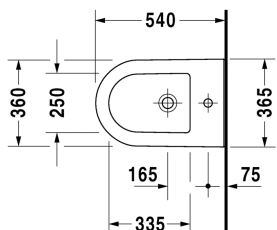

**Darling New Bidet wall mounted # 2249150000**

|< 370 mm >|

Bidet wall mounted	Dimension	Weight	Order number
with overflow, with tap platform, Durafix included			
<b>Colors</b>			
00 White Alpin			
<b>Variant</b>			
	370 x 540 mm	20.500 kilogram	2249150000
<b>Infobox</b>			
Durafix for invisible fixation is included in delivery			
Sanitary ceramics with the special WonderGliss surface finish will remain clean and attractive-looking for a long time to come. When ordering WonderGliss please add a "1" as eleventh digit to the model number.			
<b>Accessory</b>			
Fixing for wall mounted bidet and wall mounted toilet	Ø 12 x 180 mm	0.200 kilogram	006500

*All drawings contain the necessary measurements which are subject to standard tolerances. They are stated in mm and are non-binding. Exact measurements, in particular for customised installation scenarios, can only be taken from the finished ceramic piece.*