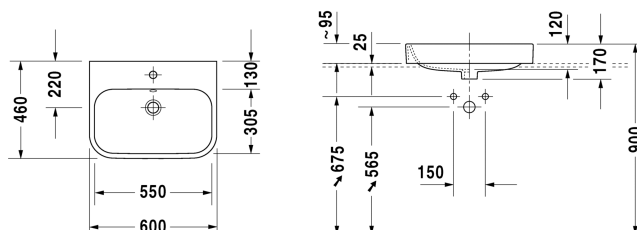

Happy D.2 Above counter basin # 2315600000 / 2315600060

| < 600 mm > |

Above counter basin	Dimension	Weight	Order number
ground, with overflow, with tap platform, back plane unglazed, fixings included, overflow clip chrome included, 600 mm			
Colors			
00 White Alpin			
Variant			
●	600 x 460 mm	16.000 kilogram	2315600000
⊗	600 x 460 mm	16.000 kilogram	2315600060
Infobox			
Mounting only in combination with console			
Sanitary ceramics with the special WonderGliss surface finish will remain clean and attractive-looking for a long time to come. When ordering WonderGliss please add a "1" as eleventh digit to the model number.			
Accessory			
Design Siphon		1.500 kilogram	005036
Suitable products			
Console including drawers 2 drawers beneath console, 2 console supports, 1 cut-out central, 800 x 550 mm	800 x 550 mm		F08521
Console including drawers 3 drawers beneath consoles, 3 console supports, 1 cut-out left side, 1500 x 550 mm	1500 x 550 mm		F08528
Console including drawers 3 drawers beneath consoles, 3 console supports, 1 cut-out right side, 1500 x 550 mm	1500 x 550 mm		F08529
Console including drawers 3 drawers beneath consoles, 3 console supports, 2 cut-outs, 1500 x 550 mm	1500 x 550 mm		F08530
Console including drawers 3 drawers beneath consoles, 3 console supports, 1 siphon cover, 1 cut-out central, 1800 x 550 mm	1800 x 550 mm		F08531
Console including drawers 3 drawers beneath consoles, 3 console supports, 1 cut-out left side, 1800 x 550 mm	1800 x 550 mm		F08532