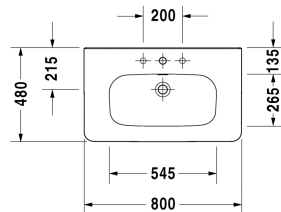

DuraStyle Washbasin, furniture washbasin # 2320800000 /  
2320800030 / 2320800041 / 2320800044 / 2320800060

| < 800 mm > |

6481 DuraStyle

Washbasin, furniture washbasin	Dimension	Weight	Order number
with tap platform, underneath glazed, 800 mm			
<b>Colors</b>			
00 White Alpin			
<b>Variant</b>			
● with overflow	800 x 480 mm	22.500 kilogram	2320800000
●●● with overflow	800 x 480 mm	22.500 kilogram	2320800030
● without overflow	800 x 480 mm	22.500 kilogram	2320800041
●●● without overflow	800 x 480 mm	22.500 kilogram	2320800044
☒ with overflow	800 x 480 mm	22.500 kilogram	2320800060
Sanitary ceramics with the special WonderGliss surface finish will remain clean and attractive-looking for a long time to come. When ordering WonderGliss please add a "1" as eleventh digit to the model number.			
<b>Accessory for ceramics</b>			
Push-open waste for washbasins with overflow		0.400 kilogram	005052
Slotted waste for washbasins without overflow	75 mm	0.400 kilogram	005038
<b>Accessory</b>			
Towel rail square tube 14 mm, chrome, for washbasin # 232080, 232580, 232680	739 mm	0.600 kilogram	003106
Siphon for washbasin with outlet pipe 300 mm	1 1/4" mm	0.600 kilogram	005026
<b>Suitable products</b>			

*All drawings contain the necessary measurements which are subject to standard tolerances. They are stated in mm and are non-binding. Exact measurements, in particular for customised installation scenarios, can only be taken from the finished ceramic piece.*