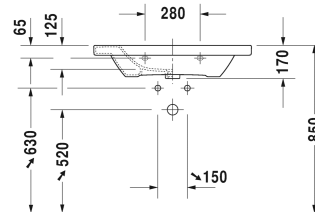

DuraStyle Washbasin, furniture washbasin # 2320800000 /  
2320800030 / 2320800041 / 2320800044 / 2320800060

| < 800 mm > |

6481 DuraStyle

Washbasin, furniture washbasin	Dimension	Weight	Order number
with tap platform, underneath glazed, 800 mm			
<b>Colors</b>			
00 White Alpin			
<b>Variant</b>			
● with overflow	800 x 480 mm	22.500 kilogram	2320800000
●●● with overflow	800 x 480 mm	22.500 kilogram	2320800030
● without overflow	800 x 480 mm	22.500 kilogram	2320800041
●●● without overflow	800 x 480 mm	22.500 kilogram	2320800044
☒ with overflow	800 x 480 mm	22.500 kilogram	2320800060
Sanitary ceramics with the special WonderGliss surface finish will remain clean and attractive-looking for a long time to come. When ordering WonderGliss please add a "1" as eleventh digit to the model number.			
<b>Accessory for ceramics</b>			
Push-open waste for washbasins with overflow		0.400 kilogram	005052
Slotted waste for washbasins without overflow	75 mm	0.400 kilogram	005038
<b>Accessory</b>			
Towel rail square tube 14 mm, chrome, for washbasin # 232080, 232580, 232680	739 mm	0.600 kilogram	003106
Siphon for washbasin with outlet pipe 300 mm	1 1/4" mm	0.600 kilogram	005026
<b>Suitable products</b>			

*All drawings contain the necessary measurements which are subject to standard tolerances. They are stated in mm and are non-binding. Exact measurements, in particular for customised installation scenarios, can only be taken from the finished ceramic piece.*