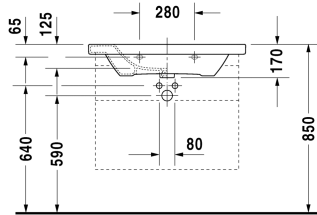

DuraStyle Washbasin, furniture washbasin # 2320800000 /  
2320800030 / 2320800041 / 2320800044 / 2320800060

| < 800 mm > |

6481 DuraStyle

Washbasin, furniture washbasin	Dimension	Weight	Order number
with tap platform, underneath glazed, 800 mm			
<b>Colors</b>			
00 White Alpin			
<b>Variant</b>			
● with overflow	800 x 480 mm	22.500 kilogram	2320800000
●●● with overflow	800 x 480 mm	22.500 kilogram	2320800030
● without overflow	800 x 480 mm	22.500 kilogram	2320800041
●●● without overflow	800 x 480 mm	22.500 kilogram	2320800044
☒ with overflow	800 x 480 mm	22.500 kilogram	2320800060
Sanitary ceramics with the special WonderGliss surface finish will remain clean and attractive-looking for a long time to come. When ordering WonderGliss please add a "1" as eleventh digit to the model number.			
<b>Accessory for ceramics</b>			
Push-open waste for washbasins with overflow		0.400 kilogram	005052
Slotted waste for washbasins without overflow	75 mm	0.400 kilogram	005038
<b>Accessory</b>			
Towel rail square tube 14 mm, chrome, for washbasin # 232080, 232580, 232680	739 mm	0.600 kilogram	003106
Siphon for washbasin with outlet pipe 300 mm	1 1/4" mm	0.600 kilogram	005026
<b>Suitable products</b>			

*All drawings contain the necessary measurements which are subject to standard tolerances. They are stated in mm and are non-binding. Exact measurements, in particular for customised installation scenarios, can only be taken from the finished ceramic piece.*