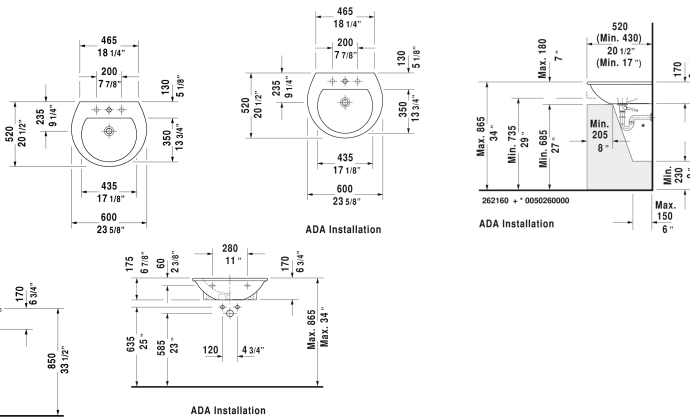

**Darling New Washbasin # 2621600000 / 2621600030**

| < 23 5/8" Inch > |

Washbasin	Dimension	Weight	Order number
with overflow, with tap platform, hardware included, wall-mounted, 23 5/8" Inch			
<b>Colors</b>			
00 White			
<b>Variant</b>			
●	23 5/8" x 20 1/2" Inch	39.7 lb	2621600000
●●●	23 5/8" x 20 1/2" Inch	39.7 lb	2621600030
<b>Infobox</b>			
Washbasin is not ADA compliant in combination with pedestal, siphon cover or metal console			
Sanitary ceramics with the special WonderGliss surface finish will remain clean and attractive-looking for a long time to come. When ordering WonderGliss please add a "1" as eleventh digit to the model number.			
<b>Suitable products</b>			
Pedestal for # 262165, 262160, 262155,			085824
Siphon cover for # 262165, 262160, 262155, 7 1/8" x 11 3/4" Inch	7 1/8" x 11 3/4" Inch		085825

All drawings contain the necessary measurements which are subject to standard tolerances. They are stated in inch & mm and are non-binding. Exact measurements, in particular for customized installation scenarios, can only be taken from the finished ceramic piece.