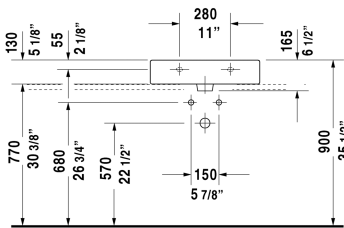

Vero Washbasin ground # 045460..27 / 045460..28 / 045460..88 / 045460..25

| < 23 5/8" Inch > |

Washbasin ground	Dimension	Weight	Order number
with tap platform, wall-mounted, hardware included, 23 5/8" Inch			
Colors			
00 White 08 Black			
Variant			
● with overflow	23 5/8" x 18 1/4" Inch	39.5 lb	045460..27
☒ with overflow	23 5/8" x 18 1/4" Inch	39.5 lb	045460..28
●●● with overflow, Tap holes 1 3/8"	23 5/8" x 18 1/4" Inch	39.5 lb	045460..88
●●● with overflow	23 5/8" x 18 1/4" Inch	39.5 lb	045460..25
Infobox			
Washbasin is not ADA compliant in combination with pedestal, siphon cover or metal console			
Sanitary ceramics with the special WonderGliss surface finish will remain clean and attractive-looking for a long time to come. When ordering WonderGliss please add a "1" as eleventh digit to the model number.			
Design Siphon		3.3 lb	005036
Pop-up basin waste with horizontal lever**	2" Inch	1.1 lb	005031
Suitable products