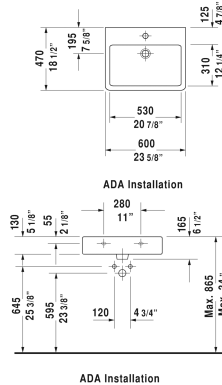

Vero Furniture washbasin # 045460..00 / 045460..60 / 045460..87 / 045460..30

< 23 5/8" Inch >

Furniture washbasin	Dimension	Weight	Order number
with tap platform, hardware included, wall-mounted, 23 5/8" Inch			
Colors			
00 White 08 Black			
Variant			
● with overflow	23 5/8" x 18 1/4" Inch	39.5 lb	045460..00
☒ with overflow	23 5/8" x 18 1/4" Inch	39.5 lb	045460..60
●●● with overflow, Tap holes 1 3/8"	23 5/8" x 18 1/4" Inch	39.5 lb	045460..87
●●● with overflow	23 5/8" x 18 1/4" Inch	39.5 lb	045460..30
Infobox			
Washbasin is not ADA compliant in combination with pedestal, siphon cover or metal console			
Sanitary ceramics with the special WonderGliss surface finish will remain clean and attractive-looking for a long time to come. When ordering WonderGliss please add a "1" as eleventh digit to the model number.			
Design Siphon		3.3 lb	005036
Pop-up basin waste with horizontal lever**	2" Inch	1.1 lb	005031
Towel rail square tube 1/2", Chrome, for washbasin # 045460, 235060	21 5/8" Inch	0.8 lb	003037
Suitable products			