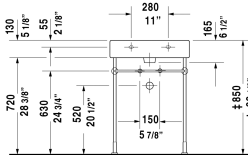

Vero Furniture washbasin # 045460..00 / 045460..60 / 045460..87 / 045460..30

< 23 5/8" Inch >

Furniture washbasin	Dimension	Weight	Order number
with tap platform, hardware included, wall-mounted, 23 5/8" Inch			
Colors			
00 White 08 Black			
Variant			
● with overflow	23 5/8" x 18 1/4" Inch	39.5 lb	045460..00
☒ with overflow	23 5/8" x 18 1/4" Inch	39.5 lb	045460..60
●●● with overflow, Tap holes 1 3/8"	23 5/8" x 18 1/4" Inch	39.5 lb	045460..87
●●● with overflow	23 5/8" x 18 1/4" Inch	39.5 lb	045460..30
Infobox			
Washbasin is not ADA compliant in combination with pedestal, siphon cover or metal console			
Sanitary ceramics with the special WonderGliss surface finish will remain clean and attractive-looking for a long time to come. When ordering WonderGliss please add a "1" as eleventh digit to the model number.			
Design Siphon		3.3 lb	005036
Pop-up basin waste with horizontal lever**	2" Inch	1.1 lb	005031
Towel rail square tube 1/2", Chrome, for washbasin # 045460, 235060	21 5/8" Inch	0.8 lb	003037
Suitable products			

Vero Washbasin ground # 045460..27 / 045460..28 / 045460..88 / 045460..25

| < 23 5/8" Inch > |

Washbasin ground	Dimension	Weight	Order number
with tap platform, wall-mounted, hardware included, 23 5/8" Inch			
Colors			
00 White 08 Black			
Variant			
● with overflow	23 5/8" x 18 1/4" Inch	39.5 lb	045460..27
☒ with overflow	23 5/8" x 18 1/4" Inch	39.5 lb	045460..28
●●● with overflow, Tap holes 1 3/8"	23 5/8" x 18 1/4" Inch	39.5 lb	045460..88
●●● with overflow	23 5/8" x 18 1/4" Inch	39.5 lb	045460..25
Infobox			
Washbasin is not ADA compliant in combination with pedestal, siphon cover or metal console			
Sanitary ceramics with the special WonderGliss surface finish will remain clean and attractive-looking for a long time to come. When ordering WonderGliss please add a "1" as eleventh digit to the model number.			
Design Siphon		3.3 lb	005036
Pop-up basin waste with horizontal lever**	2" Inch	1.1 lb	005031
Suitable products			