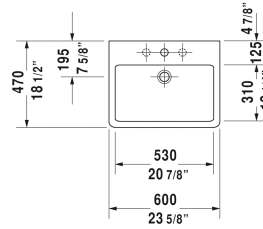

Vero Washbasin ground # 045460..27 / 045460..28 / 045460..88 / 045460..25

| < 23 5/8" Inch > |

Washbasin ground	Dimension	Weight	Order number
with tap platform, wall-mounted, hardware included, 23 5/8" Inch			
Colors			
00 White 08 Black			
Variant			
● with overflow	23 5/8" x 18 1/4" Inch	39.5 lb	045460..27
☒ with overflow	23 5/8" x 18 1/4" Inch	39.5 lb	045460..28
●●● with overflow, Tap holes 1 3/8"	23 5/8" x 18 1/4" Inch	39.5 lb	045460..88
●●● with overflow	23 5/8" x 18 1/4" Inch	39.5 lb	045460..25
Infobox			
Washbasin is not ADA compliant in combination with pedestal, siphon cover or metal console			
Sanitary ceramics with the special WonderGliss surface finish will remain clean and attractive-looking for a long time to come. When ordering WonderGliss please add a "1" as eleventh digit to the model number.			
Design Siphon		3.3 lb	005036
Pop-up basin waste with horizontal lever**	2" Inch	1.1 lb	005031
Suitable products