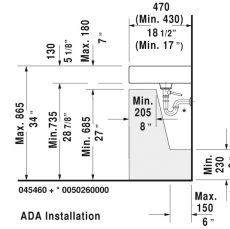

Vero Furniture washbasin # 045460..00 / 045460..60 / 045460..87 / 045460..30

< 23 5/8" Inch >

Furniture washbasin	Dimension	Weight	Order number
with tap platform, hardware included, wall-mounted, 23 5/8" Inch			
Colors			
00 White 08 Black			
Variant			
● with overflow	23 5/8" x 18 1/4" Inch	39.5 lb	045460..00
☒ with overflow	23 5/8" x 18 1/4" Inch	39.5 lb	045460..60
●●● with overflow, Tap holes 1 3/8"	23 5/8" x 18 1/4" Inch	39.5 lb	045460..87
●●● with overflow	23 5/8" x 18 1/4" Inch	39.5 lb	045460..30
Infobox			
Washbasin is not ADA compliant in combination with pedestal, siphon cover or metal console			
Sanitary ceramics with the special WonderGliss surface finish will remain clean and attractive-looking for a long time to come. When ordering WonderGliss please add a "1" as eleventh digit to the model number.			
Design Siphon		3.3 lb	005036
Pop-up basin waste with horizontal lever**	2" Inch	1.1 lb	005031
Towel rail square tube 1/2", Chrome, for washbasin # 045460, 235060	21 5/8" Inch	0.8 lb	003037
Suitable products			

Vero Washbasin ground # 045460..27 / 045460..28 / 045460..88 / 045460..25

| < 23 5/8" Inch > |

Washbasin ground	Dimension	Weight	Order number
with tap platform, wall-mounted, hardware included, 23 5/8" Inch			
Colors			
00 White 08 Black			
Variant			
● with overflow	23 5/8" x 18 1/4" Inch	39.5 lb	045460..27
☒ with overflow	23 5/8" x 18 1/4" Inch	39.5 lb	045460..28
●●● with overflow, Tap holes 1 3/8"	23 5/8" x 18 1/4" Inch	39.5 lb	045460..88
●●● with overflow	23 5/8" x 18 1/4" Inch	39.5 lb	045460..25
Infobox			
Washbasin is not ADA compliant in combination with pedestal, siphon cover or metal console			
Sanitary ceramics with the special WonderGliss surface finish will remain clean and attractive-looking for a long time to come. When ordering WonderGliss please add a "1" as eleventh digit to the model number.			
Design Siphon		3.3 lb	005036
Pop-up basin waste with horizontal lever**	2" Inch	1.1 lb	005031
Suitable products			