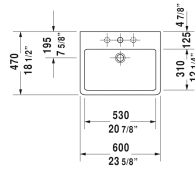

Vero Furniture washbasin # 045460..00 / 045460..60 / 045460..87 / 045460..30

< 23 5/8" Inch >

Furniture washbasin	Dimension	Weight	Order number
with tap platform, hardware included, wall-mounted, 23 5/8" Inch			
Colors			
00 White 08 Black			
Variant			
● with overflow	23 5/8" x 18 1/4" Inch	39.5 lb	045460..00
☒ with overflow	23 5/8" x 18 1/4" Inch	39.5 lb	045460..60
●●● with overflow, Tap holes 1 3/8"	23 5/8" x 18 1/4" Inch	39.5 lb	045460..87
●●● with overflow	23 5/8" x 18 1/4" Inch	39.5 lb	045460..30
Infobox			
Washbasin is not ADA compliant in combination with pedestal, siphon cover or metal console			
Sanitary ceramics with the special WonderGliss surface finish will remain clean and attractive-looking for a long time to come. When ordering WonderGliss please add a "1" as eleventh digit to the model number.			
Design Siphon		3.3 lb	005036
Pop-up basin waste with horizontal lever**	2" Inch	1.1 lb	005031
Towel rail square tube 1/2", Chrome, for washbasin # 045460, 235060	21 5/8" Inch	0.8 lb	003037
Suitable products			

Vero Washbasin ground # 045460..27 / 045460..28 / 045460..88 / 045460..25

| < 23 5/8" Inch > |

Washbasin ground	Dimension	Weight	Order number
with tap platform, wall-mounted, hardware included, 23 5/8" Inch			
Colors			
00 White 08 Black			
Variant			
● with overflow	23 5/8" x 18 1/4" Inch	39.5 lb	045460..27
☒ with overflow	23 5/8" x 18 1/4" Inch	39.5 lb	045460..28
●●● with overflow, Tap holes 1 3/8"	23 5/8" x 18 1/4" Inch	39.5 lb	045460..88
●●● with overflow	23 5/8" x 18 1/4" Inch	39.5 lb	045460..25
Infobox			
Washbasin is not ADA compliant in combination with pedestal, siphon cover or metal console			
Sanitary ceramics with the special WonderGliss surface finish will remain clean and attractive-looking for a long time to come. When ordering WonderGliss please add a "1" as eleventh digit to the model number.			
Design Siphon		3.3 lb	005036
Pop-up basin waste with horizontal lever**	2" Inch	1.1 lb	005031
Suitable products			