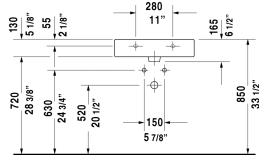

Vero Furniture washbasin # 045460..00 / 045460..60 / 045460..87 / 045460..30

< 23 5/8" Inch >

Furniture washbasin	Dimension	Weight	Order number
with tap platform, hardware included, wall-mounted, 23 5/8" Inch			
Colors			
00 White 08 Black			
Variant			
● with overflow	23 5/8" x 18 1/4" Inch	39.5 lb	045460..00
☒ with overflow	23 5/8" x 18 1/4" Inch	39.5 lb	045460..60
●●● with overflow, Tap holes 1 3/8"	23 5/8" x 18 1/4" Inch	39.5 lb	045460..87
●●● with overflow	23 5/8" x 18 1/4" Inch	39.5 lb	045460..30
Infobox			
Washbasin is not ADA compliant in combination with pedestal, siphon cover or metal console			
Sanitary ceramics with the special WonderGliss surface finish will remain clean and attractive-looking for a long time to come. When ordering WonderGliss please add a "1" as eleventh digit to the model number.			
Design Siphon		3.3 lb	005036
Pop-up basin waste with horizontal lever**	2" Inch	1.1 lb	005031
Towel rail square tube 1/2", Chrome, for washbasin # 045460, 235060	21 5/8" Inch	0.8 lb	003037
Suitable products			

Vero Washbasin ground # 045460..27 / 045460..28 / 045460..88 / 045460..25

| < 23 5/8" Inch > |

Washbasin ground	Dimension	Weight	Order number
with tap platform, wall-mounted, hardware included, 23 5/8" Inch			
Colors			
00 White 08 Black			
Variant			
● with overflow	23 5/8" x 18 1/4" Inch	39.5 lb	045460..27
☒ with overflow	23 5/8" x 18 1/4" Inch	39.5 lb	045460..28
●●● with overflow, Tap holes 1 3/8"	23 5/8" x 18 1/4" Inch	39.5 lb	045460..88
●●● with overflow	23 5/8" x 18 1/4" Inch	39.5 lb	045460..25
Infobox			
Washbasin is not ADA compliant in combination with pedestal, siphon cover or metal console			
Sanitary ceramics with the special WonderGliss surface finish will remain clean and attractive-looking for a long time to come. When ordering WonderGliss please add a "1" as eleventh digit to the model number.			
Design Siphon		3.3 lb	005036
Pop-up basin waste with horizontal lever**	2" Inch	1.1 lb	005031
Suitable products			