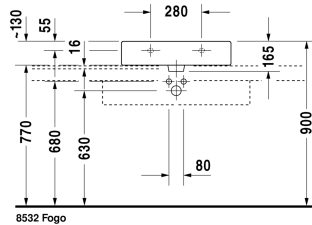

Vero Washbasin ground # 045460..27 / 045460..28 / 045460..88 / 045460..25

| < 23 5/8" Inch > |

Washbasin ground	Dimension	Weight	Order number
with tap platform, wall-mounted, hardware included, 23 5/8" Inch			
Colors			
00 White 08 Black			
Variant			
● with overflow	23 5/8" x 18 1/4" Inch	39.5 lb	045460..27
☒ with overflow	23 5/8" x 18 1/4" Inch	39.5 lb	045460..28
●●● with overflow, Tap holes 1 3/8"	23 5/8" x 18 1/4" Inch	39.5 lb	045460..88
●●● with overflow	23 5/8" x 18 1/4" Inch	39.5 lb	045460..25
Infobox			
Washbasin is not ADA compliant in combination with pedestal, siphon cover or metal console			
Sanitary ceramics with the special WonderGliss surface finish will remain clean and attractive-looking for a long time to come. When ordering WonderGliss please add a "1" as eleventh digit to the model number.			
Design Siphon		3.3 lb	005036
Pop-up basin waste with horizontal lever**	2" Inch	1.1 lb	005031
Suitable products