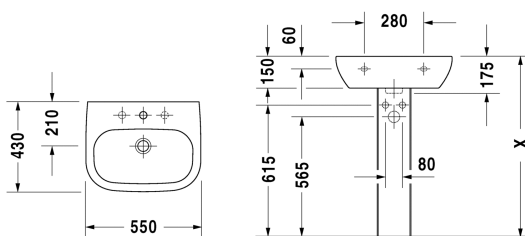

D-Code Washbasin # 23105500002 / 23105500302

| < 550 mm > |

Washbasin	Dimension	Weight	Order number
with overflow, with tap platform, underneath glazed, 550 mm			
Colors			
00 White Alpin			
Variant			
●	550 x 430 mm	16.100 kilogram	23105500002
● ● ●	550 x 430 mm	16.100 kilogram	23105500302
Suitable products			
Siphon cover for # 231065, 231060, 231055, 034265, 034285, 034210, 034812,			085718
Pedestal for # 231065, 231060, 231055, 034265, 034285, 034210, 034812,			086327
Vanity unit wall-mounted 1 door, for D-Code # 231055, # 231060, # 231065, 400 x 360 mm	400 x 360 mm		KT6658 L/R

All drawings contain the necessary measurements which are subject to standard tolerances. They are stated in mm and are non-binding. Exact measurements, in particular for customised installation scenarios, can only be taken from the finished ceramic piece.