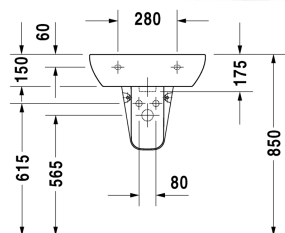

D-Code Washbasin # 23105500002 / 23105500302

| < 550 mm > |

Washbasin	Dimension	Weight	Order number
with overflow, with tap platform, underneath glazed, 550 mm			
Colors			
00 White Alpin			
Variant			
●	550 x 430 mm	16.100 kilogram	23105500002
● ● ●	550 x 430 mm	16.100 kilogram	23105500302
Suitable products			
Siphon cover for # 231065, 231060, 231055, 034265, 034285, 034210, 034812,			085718
Pedestal for # 231065, 231060, 231055, 034265, 034285, 034210, 034812,			086327
Vanity unit wall-mounted 1 door, for D-Code # 231055, # 231060, # 231065, 400 x 360 mm	400 x 360 mm		KT6658 L/R

All drawings contain the necessary measurements which are subject to standard tolerances. They are stated in mm and are non-binding. Exact measurements, in particular for customised installation scenarios, can only be taken from the finished ceramic piece.