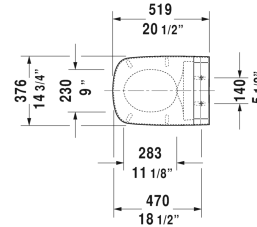

SensoWash® Starck C SensoWash® Starck C shower toilet seat for DuraStyle* # 610200001001300 / 610200002000300 / 610200002000302

|< 376 mm >|

SensoWash® Starck C shower toilet seat for DuraStyle*	Dimension	Weight	Order number
with concealed connections, Remote control included, Electromotive actuated seat and lid, Rear-, Lady- and Comfortwash, individual adjustment of water-, air- and seat temperature as well as spray wand position and water spray intensity, Self-cleaning spray wand, 2 individually programmable user profiles, Night light, Quick release: easy seat unit removal, on / off-button			
Colors			
00 White Alpin			
Variant			
120V 60Hz	376 x 519 mm	6.400 kilogram	610200001001300
220-240V 50/60Hz	376 x 519 mm	6.400 kilogram	610200002000300
220-240V 50/60Hz, Korea	376 x 519 mm	6.400 kilogram	610200002000302
Infobox			
Install a water softener with water hardness ≥ 2.4 mmol/l ($\geq 14^\circ$ dH or 24° fH)., ** This SensoWash shower toilet seat is not available for European countries			
Suitable products			
One-piece toilet for SensoWash® US-version, only in combination with SensoWash, elongated with syphonic jet action, 305 mm/12" rough-in, connecting elements for SensoWash with concealed connections included, vertical outlet, 370 x 720 mm	370 x 720 mm		215751
Toilet wall mounted for SensoWash® washdown model, only in combination with SensoWash, connecting elements for SensoWash with concealed connections included, Durafix included, EWL class 1, 370 x 620 mm	370 x 620 mm		253759
Toilet close-coupled for SensoWash® (without cistern), only in combination with SensoWash, washdown model, Outlet for Vario connector set, for horizontal and vertical outlet, length adjustable from 70 - 190 mm, and vario connecting bend, vertical outlet from 170 - 220 mm, connecting elements for SensoWash with concealed connections included, fixings included, EWL class 1, 370 x 700 mm	370 x 700 mm		215659