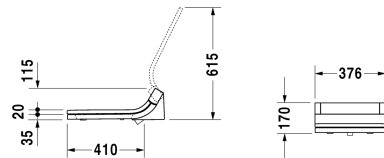

SensoWash® Starck C SensoWash® Starck C shower toilet seat for DuraStyle* # 610200001001300 / 610200002000300 / 610200002000302

|< 376 mm >|

SensoWash® Starck C shower toilet seat for DuraStyle*	Dimension	Weight	Order number
with concealed connections, Remote control included, Electromotive actuated seat and lid, Rear-, Lady- and Comfortwash, individual adjustment of water-, air- and seat temperature as well as spray wand position and water spray intensity, Self-cleaning spray wand, 2 individually programmable user profiles, Night light, Quick release: easy seat unit removal, on / off-button			
Colors			
00 White Alpin			
Variant			
120V 60Hz	376 x 519 mm	6.400 kilogram	610200001001300
220-240V 50/60Hz	376 x 519 mm	6.400 kilogram	610200002000300
220-240V 50/60Hz, Korea	376 x 519 mm	6.400 kilogram	610200002000302
Infobox			
Install a water softener with water hardness ≥ 2.4 mmol/l ($\geq 14^\circ$ dH or 24° fH)., ** This SensoWash shower toilet seat is not available for European countries			
Suitable products			
One-piece toilet for SensoWash® US-version, only in combination with SensoWash, elongated with syphonic jet action, 305 mm/12" rough-in, connecting elements for SensoWash with concealed connections included, vertical outlet, 370 x 720 mm	370 x 720 mm		215751
Toilet wall mounted for SensoWash® washdown model, only in combination with SensoWash, connecting elements for SensoWash with concealed connections included, Durafix included, EWL class 1, 370 x 620 mm	370 x 620 mm		253759
Toilet close-coupled for SensoWash® (without cistern), only in combination with SensoWash, washdown model, Outlet for Vario connector set, for horizontal and vertical outlet, length adjustable from 70 - 190 mm, and vario connecting bend, vertical outlet from 170 - 220 mm, connecting elements for SensoWash with concealed connections included, fixings included, EWL class 1, 370 x 700 mm	370 x 700 mm		215659