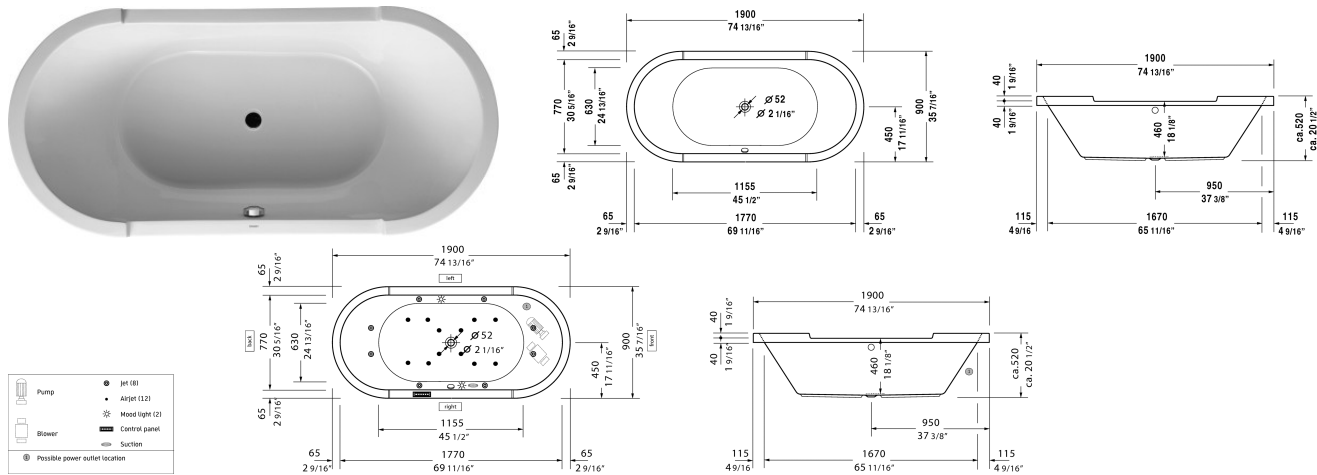

**Starck Tubs/Shower trays Bathtub # 700011000000090**

| < 74 3/4" Inch > |

Bathtub	Dimension	Weight	Order number
oval, built-in, with two backrest slopes, cUPC listed, 1/4" sanitary acrylic			
<b>Colors</b>			
00 White			
<b>Variant</b>			
Base tub	74 3/4" x 35 1/2" Inch	70.5 lb	700011000000090
<b>Suitable products</b>			
Cable-driven waste and overflow ,			790219
Support frame for acrylic bathtubs and shower trays, with length > 39 3/8", height-adjustable from 4 3/4" - 7 1/2", height-adjustable from 5 3/4" - 7 1/2", if a noise reduction set for shower trays is used, 2 pieces,			790100
Support frame height adjustable from 4 7/8" - 7 3/4", (included), for bathtubs,			790110
Stereo transducers (speakers) for bathtubs ,			791818

All drawings contain the necessary measurements which are subject to standard tolerances. They are stated in inch & mm and are non-binding. Exact measurements, in particular for customized installation scenarios, can only be taken from the finished ceramic piece.