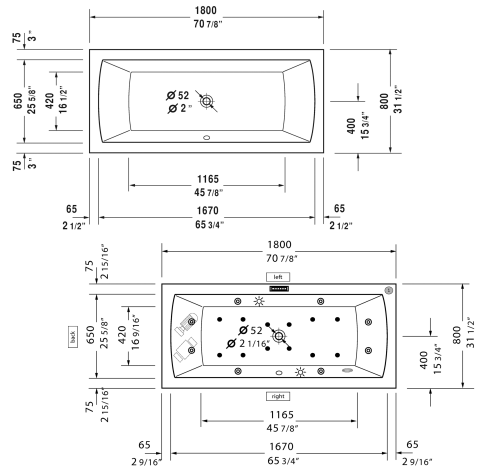

Daro Bathtub # 70002800000090

< 70 7/8" Inch >

Bathtub	Dimension	Weight	Order number
rectangle, built-in, with two backrest slopes, cUPC listed, 1/4" sanitary acrylic			
Colors			
00 White			
Variant			
Base tub	70 7/8" x 31 1/2" Inch	72.7 lb	70002800000090
Suitable products			
Tile flange ,			790112
Cable-driven waste and overflow ,			790220
Bathtub anchors for mounting and support of bathtubs and shower trays, 3 pieces,			790103
Support frame for acrylic bathtubs and shower trays, with length > 39 3/8", height-adjustable from 4 3/4" - 7 1/2", height-adjustable from 5 3/4" - 7 1/2", if a noise reduction set for shower trays is used, 2 pieces,			790100
Support frame height adjustable from 4 7/8" - 7 3/4", (included), for bathtubs,			790108
Stereo transducers (speakers) for bathtubs ,			791818

Daro Bathtub # 700028000000090

|< 70 7/8" Inch >|

All drawings contain the necessary measurements which are subject to standard tolerances. They are stated in inch & mm and are non-binding. Exact measurements, in particular for customized installation scenarios, can only be taken from the finished ceramic piece.