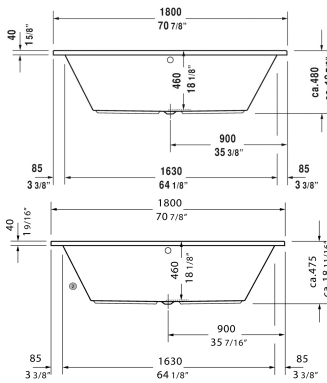

Daro Bathtub # 70002800000090

< 70 7/8" Inch >

Bathtub	Dimension	Weight	Order number
rectangle, built-in, with two backrest slopes, cUPC listed, 1/4" sanitary acrylic			
Colors			
00 White			
Variant			
Base tub	70 7/8" x 31 1/2" Inch	72.7 lb	70002800000090
Suitable products			
Tile flange ,			790112
Cable-driven waste and overflow ,			790220
Bathtub anchors for mounting and support of bathtubs and shower trays, 3 pieces,			790103
Support frame for acrylic bathtubs and shower trays, with length > 39 3/8", height-adjustable from 4 3/4" - 7 1/2", height-adjustable from 5 3/4" - 7 1/2", if a noise reduction set for shower trays is used, 2 pieces,			790100
Support frame height adjustable from 4 7/8" - 7 3/4", (included), for bathtubs,			790108
Stereo transducers (speakers) for bathtubs ,			791818

Daro Bathtub # 700028000000090

|< 70 7/8" Inch >|

All drawings contain the necessary measurements which are subject to standard tolerances. They are stated in inch & mm and are non-binding. Exact measurements, in particular for customized installation scenarios, can only be taken from the finished ceramic piece.