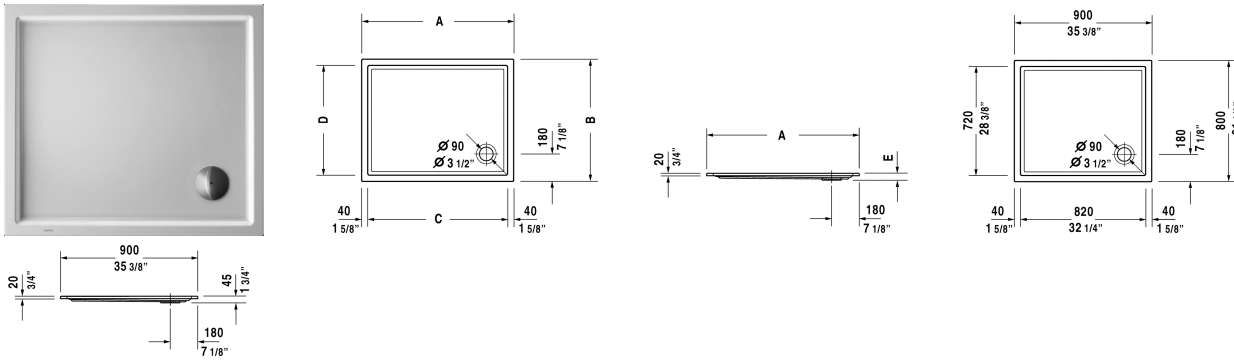

Starck Tubs/Shower trays Shower tray # 72011800000090

| < 35 3/8" Inch > |

Shower tray	Dimension	Weight	Order number
rectangle, CUPC listed, without panel, 1/4" sanitary acrylic, 1 3/4" Inch			
<b>Colors</b>			
00 White			
<b>Variant</b>			
Shower tray	35 3/8" x 31 1/2" Inch	33.1 lb	72011800000090
<b>Infobox</b>			
A grid drain or similar should be used in conjunction with a p-trap under the floor. A 4" grid drain is necessary for shower trays with a 3 1/2" (90 mm) outlet.			
<b>Accessory for shower trays</b>			
Tile flange			790112

All drawings contain the necessary measurements which are subject to standard tolerances. They are stated in inch & mm and are non-binding. Exact measurements, in particular for customized installation scenarios, can only be taken from the finished ceramic piece.