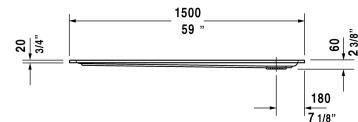

Starck Tubs/Shower trays Shower tray # 720128000000090

| < 59" Inch > |

Shower tray	Dimension	Weight	Order number
rectangle, cUPC listed, without panel, 1/4" sanitary acrylic, 2 3/8" Inch			
Colors			
00 White			
Variant			
Shower tray	59" x 29 1/2" Inch	61.8 lb	720128000000090
Infobox			
A grid drain or similar should be used in conjunction with a p-trap under the floor. A 4" grid drain is necessary for shower trays with a 3 1/2" (90 mm) outlet.			
Accessory for shower trays			
Tile flange			790112

All drawings contain the necessary measurements which are subject to standard tolerances. They are stated in inch & mm and are non-binding. Exact measurements, in particular for customized installation scenarios, can only be taken from the finished ceramic piece.