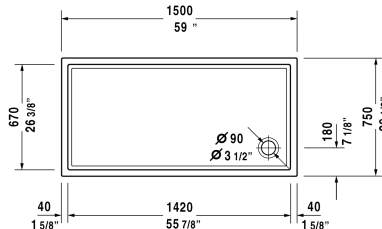

Starck Tubs/Shower trays Shower tray # 720128000000090

| < 59" Inch > |

Shower tray	Dimension	Weight	Order number
rectangle, cUPC listed, without panel, 1/4" sanitary acrylic, 2 3/8" Inch			
Colors			
00 White			
Variant			
Shower tray	59" x 29 1/2" Inch	61.8 lb	720128000000090
Infobox			
A grid drain or similar should be used in conjunction with a p-trap under the floor. A 4" grid drain is necessary for shower trays with a 3 1/2" (90 mm) outlet.			
Accessory for shower trays			
Tile flange			790112

All drawings contain the necessary measurements which are subject to standard tolerances. They are stated in inch & mm and are non-binding. Exact measurements, in particular for customized installation scenarios, can only be taken from the finished ceramic piece.