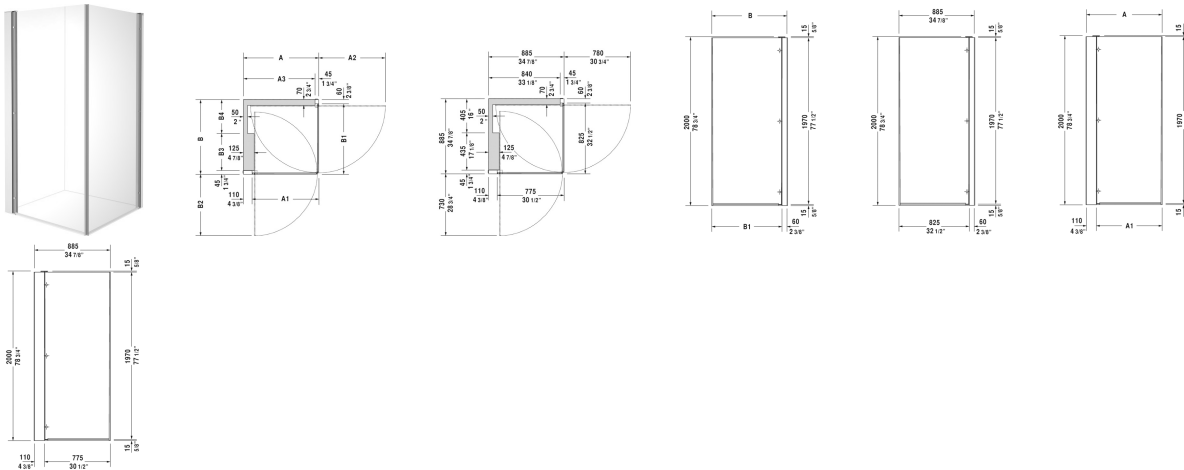

OpenSpace B Shower screen, tap left # 770008..0100000

|< 34 7/8" Inch >|

| Shower screen, tap left | Dimension | Weight | Order number |
|---|--|----------|-----------------|
| square, for shower tray 35 3/8" x 35 3/8", 78 3/4" Inch | | | |
| Colors | | | |
| Variant | | | |
| Transparent and mirror glass, tap left | 34 7/8" x 34 7/8" Inch | 156.5 lb | 770008..0100000 |
| Infobox | The dimensions indicated for the shower trays refer to the installation dimensions, i.e. the measured length dimension and width dimension of the installed shower tray after tiling | | |

All drawings contain the necessary measurements which are subject to standard tolerances. They are stated in inch & mm and are non-binding. Exact measurements, in particular for customized installation scenarios, can only be taken from the finished ceramic piece.