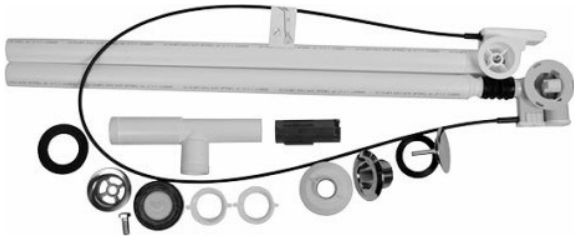

Waste and overflow # 791212

Waste and overflow	Dimension	Weight	Order number
for DuraStyle # 700231, 700233, outlet diameter 2", Chrome			
Colors			
Variant			

All drawings contain the necessary measurements which are subject to standard tolerances. They are stated in inch & mm and are non-binding. Exact measurements, in particular for customized installation scenarios, can only be taken from the finished ceramic piece.