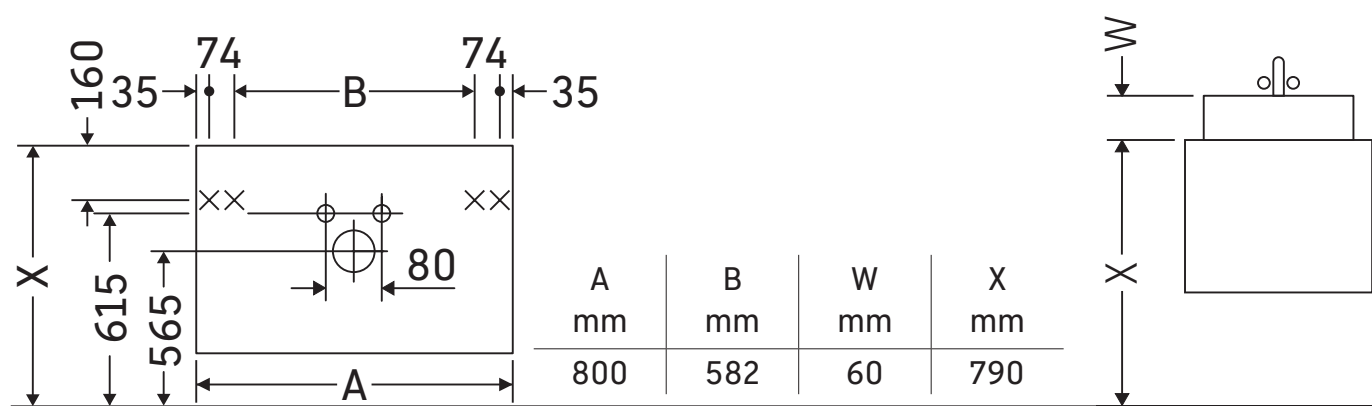

DuraStyle

DS 6484

Installation instructions

D-Code # 034285

Instructions for use

The bathroom furniture range complies with the standards and guidelines applicable at the time of delivery and is designed for use in bathrooms. Direct contact with water should be avoided, for example, when showering.