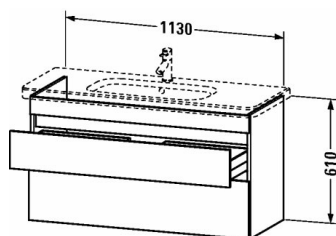

DuraStyle Vanity unit wall-mounted # DS6495

| < 1130 mm > |

Vanity unit wall-mounted	Dimension	Weight	Order number
2 drawers, upper drawer including cut-out for siphon and siphon cover, for DuraStyle # 232012			
Colors			
M07 Concrete Grey Matt Decor M09 Light Blue Matt Decor M14 Terra Decor M18 White Matt Decor M21 Walnut Dark Decor M22 White High Gloss Decor M31 Pine Silver Decor M43 Basalt Matt Decor M49 Graphite Matt Decor M51 Pine Terra Decor M52 European Oak Decor M53 Chestnut Dark Decor M73 Ticino Cherry Tree Decor M75 Linen Decor M79 Natural Walnut Decor M91 Taupe Matt Decor			
Variant			
	1130 x 448 mm		DS6495
Infobox			
Furniture available Bi-Colour. Body limited to 18-White Matt or 43- Basalt Matt. Front available in all colour options., Dividing system optional, lay-in component # UV 9845 , Please specify when ordering:, - Front colour, - Body colour			
Suitable products			
Dividing system Individual and retrofittable interior system with cover, Black diamond, for vanity unit, 115 x 320 mm	115 x 320 mm		UV9845
Washbasin, furniture washbasin with tap platform, underneath glazed, 1200 x 480 mm	1200 x 480 mm		232012

All drawings contain the necessary measurements which are subject to standard tolerances. They are stated in mm and are non-binding. Exact measurements, in particular for customised installation scenarios, can only be taken from the finished ceramic piece.