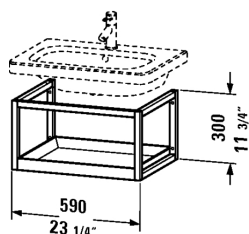

DuraStyle Furniture - ACC shelf wall-mounted # DS9871

| < 23 5/8" Inch > |

Furniture - ACC shelf wall-mounted	Dimension	Weight	Order number
for DuraStyle # 232065			
Colors			
M76 European Oak (Solid wood) M77 American Walnut (Solid wood)			
Variant			
	23 5/8" x 17 3/8" Inch		DS9871
Infobox			
Body available in 76-European Oak solid wood or 77-American Walnut solid wood, Color of shelf available in decor 14-Terra, 18-White Matt, 22-White High Gloss, 43-Basalt Matt and 49-Graphite Matt / Includes wall fixation kit, Required specification for ordering:., - Body color, - Shelf color			
Suitable products			
Furniture washbasin with tap platform, hardware included, wall-mounted, 25 5/8" x 18 7/8" Inch	25 5/8" x 18 7/8" Inch		232065

All drawings contain the necessary measurements which are subject to standard tolerances. They are stated in inch & mm and are non-binding. Exact measurements, in particular for customized installation scenarios, can only be taken from the finished ceramic piece.