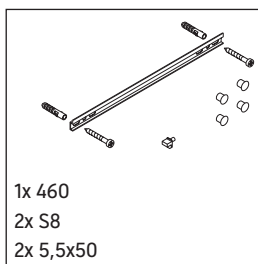

Fogo

F0 9547 L/R

Installation instructions

Instructions for use

The bathroom furniture range complies with the standards and guidelines applicable at the time of delivery and is designed for use in bathrooms. Direct contact with water should be avoided, for example, when showering.