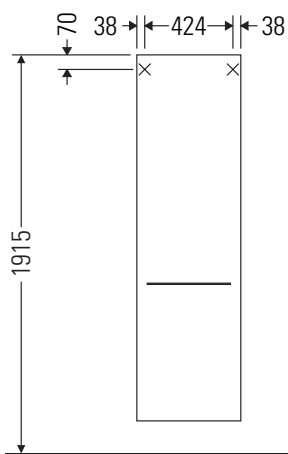

Fogo

F0 9547 L/R

Installation instructions

Instructions for use

The bathroom furniture range complies with the standards and guidelines applicable at the time of delivery and is designed for use in bathrooms. Direct contact with water should be avoided, for example, when showering.