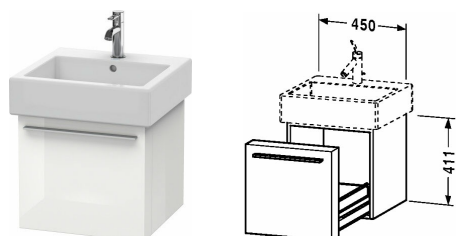

**Fogo Vanity unit wall-mounted # F09553**

| &lt; 450 mm &gt; |

Vanity unit wall-mounted	Dimension	Weight	Order number
1 drawer including compartment, compartment consists of glass dividers and box drawers (small/large), (not ground), for Vero # 045450, without compartment			
<b>Colors</b>			
M03 Jade High Gloss Lacquer M07 Concrete Grey Matt Decor M09 Light Blue Matt Decor M10 Apricot Pearl High Gloss Lacquer M11 Cashmere Oak M12 Brushed Oak Real wood veneer M13 American Walnut Real wood veneer M14 Terra Decor M18 White Matt Decor M20 Apricot Pearl Satin Matt Lacquer M21 Walnut Dark Decor M22 White High Gloss Decor M27 White Lilac High Gloss Lacquer M31 Pine Silver Decor M38 Dolomiti Grey High Gloss Lacquer M40 Black High Gloss Lacquer M43 Basalt Matt Decor M47 Stone Blue High Gloss Lacquer M49 Graphite Matt Decor M51 Pine Terra Decor M52 European Oak Decor M53 Chestnut Dark Decor M61 Olive Brown High Gloss Lacquer M69 Brushed Walnut Real wood veneer M71 Mediterranean Oak Real wood veneer M72 Brushed Dark Oak Real wood veneer M73 Ticino Cherry Tree Decor M75 Linen Decor M79 Natural Walnut Decor M85 White High Gloss Lacquer M86 Cappuccino High Gloss Lacquer M87 White Lilac Satin Matt Lacquer M89 Flannel Grey High Gloss Lacquer M90 Flannel Grey Satin Matt Lacquer M91 Taupe Matt Decor			
<b>Variant</b>			
	450 x 445/363 mm		F09553
<b>Infobox</b>			
Space saving siphon # 005076 is recommended			

All drawings contain the necessary measurements which are subject to standard tolerances. They are stated in mm and are non-binding. Exact measurements, in particular for customised installation scenarios, can only be taken from the finished ceramic piece.