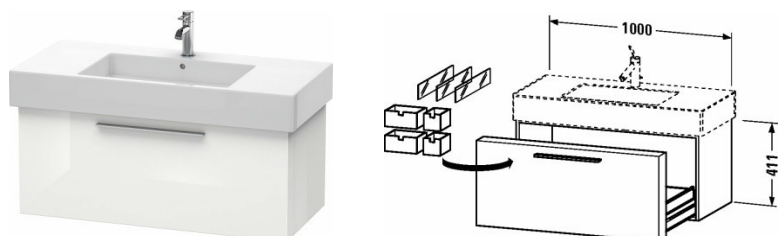

**Fogo Vanity unit wall-mounted # F09573**

|&lt; 1000 mm &gt;|

Vanity unit wall-mounted	Dimension	Weight	Order number
1 pull-out compartment, 3 glass divider-box drawers, 2 box drawers large, 2 box drawers small, (not ground), for Vero # 032910			
<b>Colors</b>			
M03 Jade High Gloss Lacquer M07 Concrete Grey Matt Decor M09 Light Blue Matt Decor M10 Apricot Pearl High Gloss Lacquer M11 Cashmere Oak M12 Brushed Oak Real wood veneer M13 American Walnut Real wood veneer M14 Terra Decor M18 White Matt Decor M20 Apricot Pearl Satin Matt Lacquer M21 Walnut Dark Decor M22 White High Gloss Decor M27 White Lilac High Gloss Lacquer M31 Pine Silver Decor M38 Dolomiti Grey High Gloss Lacquer M40 Black High Gloss Lacquer M43 Basalt Matt Decor M47 Stone Blue High Gloss Lacquer M49 Graphite Matt Decor M51 Pine Terra Decor M52 European Oak Decor M53 Chestnut Dark Decor M61 Olive Brown High Gloss Lacquer M69 Brushed Walnut Real wood veneer M71 Mediterranean Oak Real wood veneer M72 Brushed Dark Oak Real wood veneer M73 Ticino Cherry Tree Decor M75 Linen Decor M79 Natural Walnut Decor M85 White High Gloss Lacquer M86 Cappuccino High Gloss Lacquer M87 White Lilac Satin Matt Lacquer M89 Flannel Grey High Gloss Lacquer M90 Flannel Grey Satin Matt Lacquer M91 Taupe Matt Decor			
<b>Variant</b>			
	1000 x 462/380 mm		F09573
<b>Infobox</b>			
Space saving siphon # 005076 is recommended			
<b>Suitable products</b>			
Washbasin, furniture washbasin with tap platform, underneath glazed, 1050 x 490 mm	1050 x 490 mm		032910

All drawings contain the necessary measurements which are subject to standard tolerances. They are stated in mm and are non-binding. Exact measurements, in particular for customised installation scenarios, can only be taken from the finished ceramic piece.