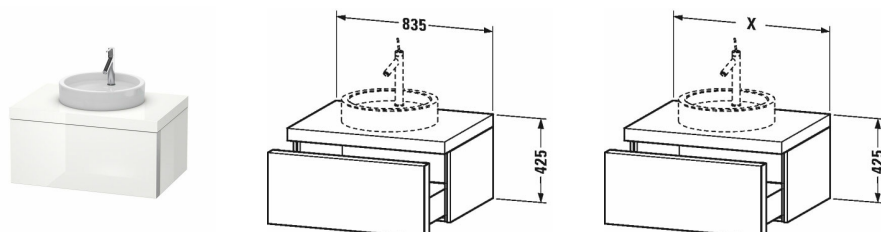

Starck furniture Vanity unit wall-mounted # S19526

| < 835 mm > |

| Vanity unit wall-mounted | Dimension | Weight | Order number |
|---|--------------|--------|--------------|
| 1 pull-out compartment, 1 countertop including one central cut-out, 425 mm | | | |
| Colors | | | |
| M05 Oak Real wood veneer M13 American Walnut Real wood veneer M24 Macassar Real wood veneer M40 Black High Gloss Lacquer M85 White High Gloss Lacquer | | | |
| Variant | | | |
| | 835 x 565 mm | | S19526 |
| Infobox | | | |
| Space saving siphon # 005076 is recommended, Interior modules can not be retrofitted and are factory installed., Including handleless Tip-On technology, Please specify when ordering:, - interior system yes / no, - walnut 77 or maple 78 | | | |
| Accessory | | | |
| Additional modules Interior system in maple or walnut solid wood, for cabinet widths 835 mm | 835 mm | | UV9850 |
| Suitable products | | | |
| Above counter basin ground, without overflow, with tap platform, fixings included, 500 x 500 mm | 500 x 500 mm | | 032050 |
| Washbowl without overflow, without tap platform, chrome ring included, fixings included, Ø 400 mm | Ø 400 mm | | 045140 |
| Washbowl without overflow, without tap platform, chrome ring included, fixings included, Ø 480 mm | Ø 480 mm | | 045148 |
| Vanity basin countertop basin, without overflow, without tap platform, 580 x 415 mm | 580 x 415 mm | | 031758 |
| Washbowl ground, without overflow, without tap platform, 580 x 415 mm | 580 x 415 mm | | 031758 |
| Washbowl with overflow, without tap platform, fixings included, 495 x 350 mm | 495 x 350 mm | | 033550 |
| Washbowl with overflow, without tap platform, overflow clip chrome included, Ø 330 mm | Ø 330 mm | | 040833 |