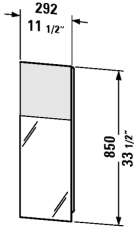

Starck furniture Mirror with lighting # S1971600000

|< 11 1/2" Inch >|

Mirror with lighting	Dimension	Weight	Order number
cIAPMO®ELECTRICAL, Mirrors require a GFCI 110 V 60 Hz power source. Flat plug will be supplied with mirror, 1 sensor switch, 1 compact fluorescent tube Dulux F 24 W 840 CW			
Colors			
M00			
Variant			
	11 1/2" x 3 7/8" Inch		S1971600000
Infobox			
# S1 9716 is available from stock, Distance between sensor and reflecting surfaces = minimum 3"			

All drawings contain the necessary measurements which are subject to standard tolerances. They are stated in inch & mm and are non-binding. Exact measurements, in particular for customized installation scenarios, can only be taken from the finished ceramic piece.