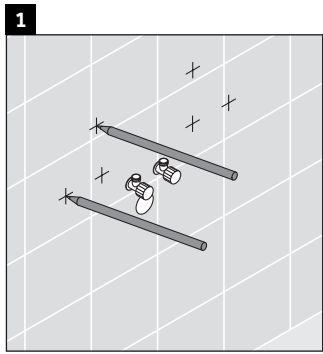

Best.-Nr. XL6042/16.09.2