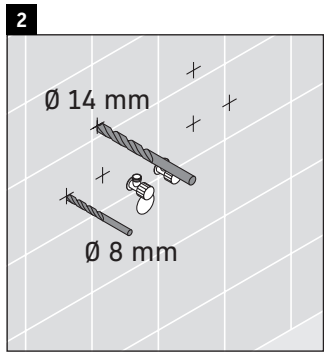

X-Large

XL 6042

Mounting instructions

Instructions for use

The bathroom furniture range complies with the standards and guidelines applicable at the time of delivery and is designed for use in bathrooms. Direct contact with water should be avoided, for example, when showering.

We reserve the right to make technical improvements and design modifications to the products illustrated.

Best.-Nr. XL6042/16.09.2