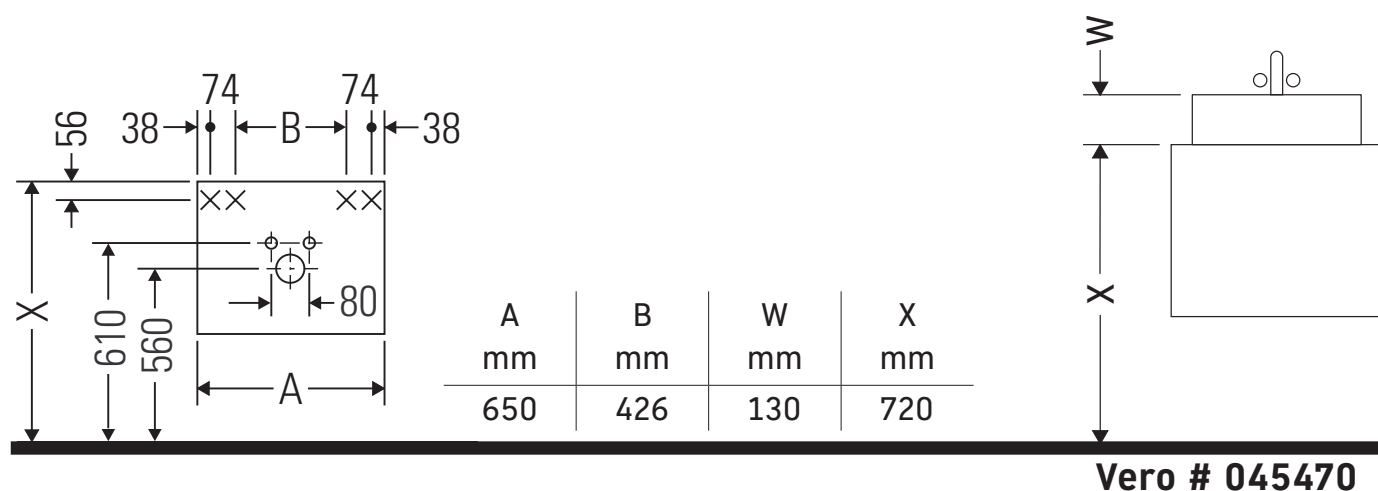

X-Large

XL 6042

Mounting instructions

Instructions for use

The bathroom furniture range complies with the standards and guidelines applicable at the time of delivery and is designed for use in bathrooms. Direct contact with water should be avoided, for example, when showering.