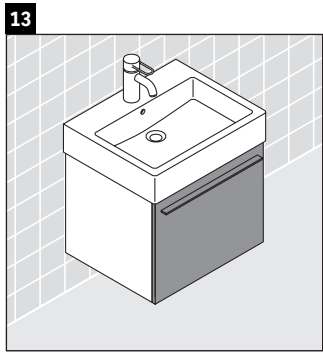

Best.-Nr. XL6042/16.09.2