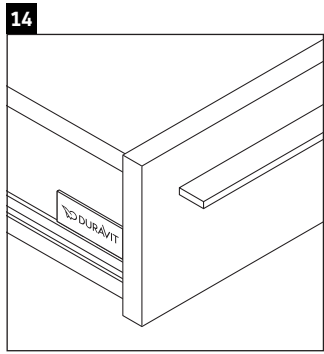

Best.-Nr. XL6042/16.09.2