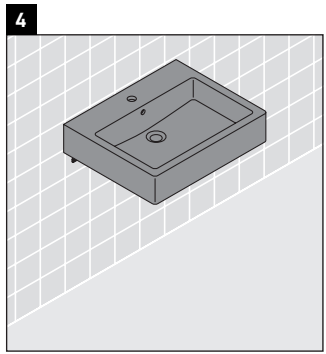

Best.-Nr. XL6042/16.09.2