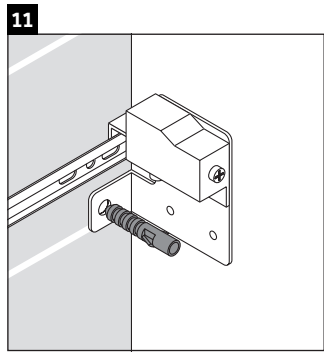

Best.-Nr. XL6042/16.09.2