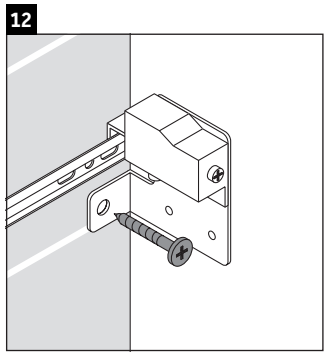

Best.-Nr. XL6042/16.09.2