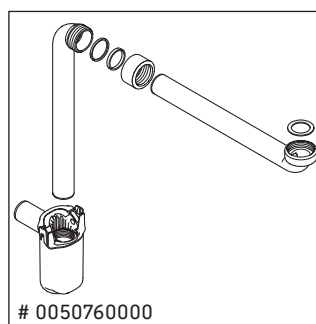

X-Large

XL 6042

Mounting instructions

Instructions for use

The bathroom furniture range complies with the standards and guidelines applicable at the time of delivery and is designed for use in bathrooms. Direct contact with water should be avoided, for example, when showering.

We reserve the right to make technical improvements and design modifications to the products illustrated.

Best.-Nr. XL6042/16.09.2