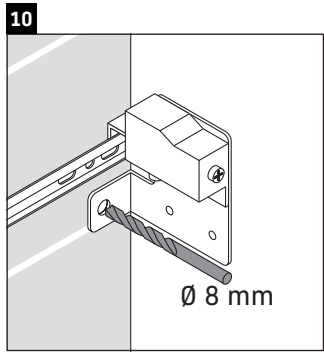

Best.-Nr. XL6042/16.09.2