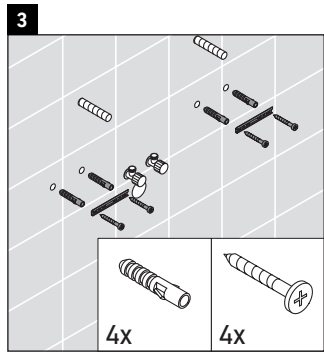

Best.-Nr. XL6042/16.09.2