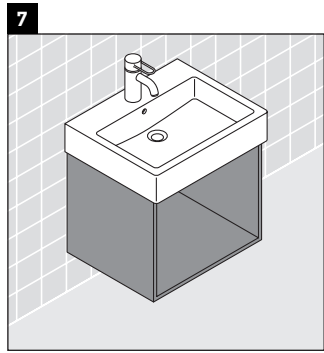

Best.-Nr. XL6042/16.09.2