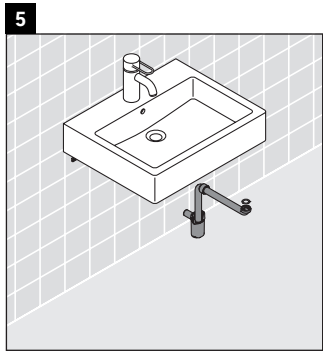

Best.-Nr. XL6042/16.09.2