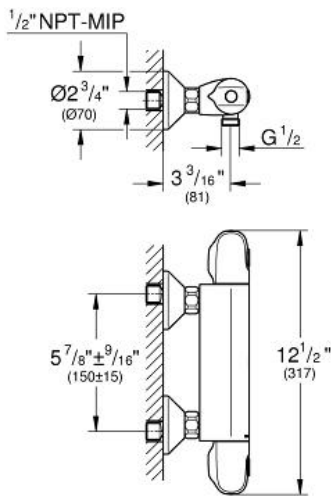

GROHTHERM 1000
Thermostat Shower Valve
MODEL # 34150003

Pure Freude
an Wasser

GROHE

Product Description:
GROHTHERM 1000
Thermostat Shower Valve

Standard Specification:

- Wall mount
- GROHE CoolTouch safety housing
- GROHE StarLight chrome finish
- GROHE MetalGrip ergonomically shaped metal handles
- Exposed thermostatic temperature control with SafeStop at 100°F/38°C
- GROHE TurboStat Compact cartridge with wax thermoelement
- Integrated mixed water shut off
- Volume control handle with economy button and individually adjustable economy stop
- 1/2" ceramic cartridge (180° turn)
- 1/2" Shower bottom outlet
- Built-in non-return valves
- Dirt strainers
- Protected against backflow
- S-union 1/2" NPT
- Metal escutcheon
- Min. recommended pressure: 15 psi (1.0 bar)
- GROHE EcoJoy technology for less water and perfect flow

Applicable Codes & Standards:

- ASME A112.18.1/CSA B125.1

Color:

- 34150003 StarLight Chrome