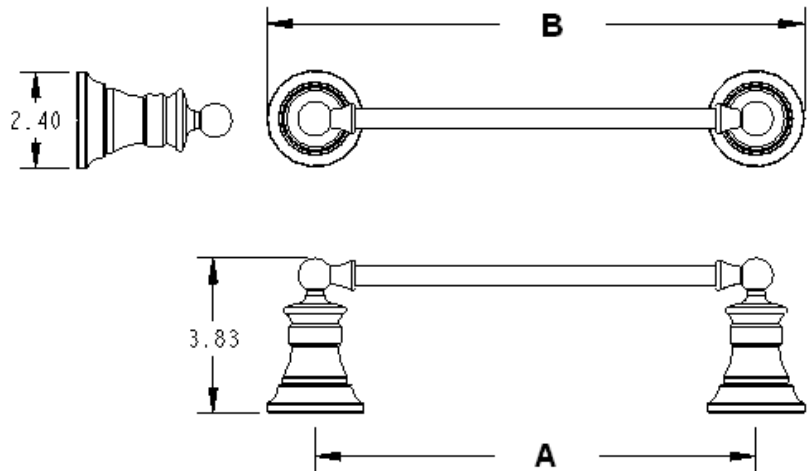

Waterhill® Technical Specification

18" & 24" Towel Bar

YB9818 & YB9824

Stock Numbers:

- YB9818CH – 18" Towel Bar**
Chrome Finish
- YB9824CH – 24" Towel Bar**
Chrome Finish
- YB9818BN – 18" Towel Bar**
Brushed Nickel Finish
- YB9824BN – 24" Towel Bar**
Brushed Nickel Finish
- YB9818WR – 18" Towel Bar**
Wrought Iron Finish
- YB9824WR – 24" Towel Bar**
Wrought Iron Finish
- YB9818NL – 18" Towel Bar**
Nickel Finish
- YB9824NL – 24" Towel Bar**
Nickel Finish
- YB9818ORB – 18" Towel Bar**
Oil Rubbed Bronze Finish
- YB9824ORB – 24" Towel Bar**
Oil Rubbed Bronze Finish

Materials:

Towel Bars posts are constructed of zinc. Bar is aluminum.

Dimensions:

	18"	24"
Dim. A	18.00	24.00
Dim. B	20.40	26.40

Installation Instructions:

1. Position the mounting template on the wall in the desired location. Using a level, align the template and tape it to the wall.
2. Remove each mounting post from the body by loosening the setscrew.
3. Place each mounting post on the template with notch facing down.
4. One at a time, place each anchor screw through the mounting post, centered in the hole. Using a Phillips screwdriver, turn the anchor screw while applying pressure. Screw will self drill and tap into drywall.
5. Only insert screw 1/2 to 3/4 into wall.
6. After all screws are installed, tear the template away from the wall.
7. Tighten all 4 screws. Do not over tighten.
8. Place skirt over each mounting post. Towel Bars
9. Assemble the Towel bar and posts.
10. While assembled, Position each end post with the setscrew down and place over mounting post. Tighten the setscrew at the bottom of each base.