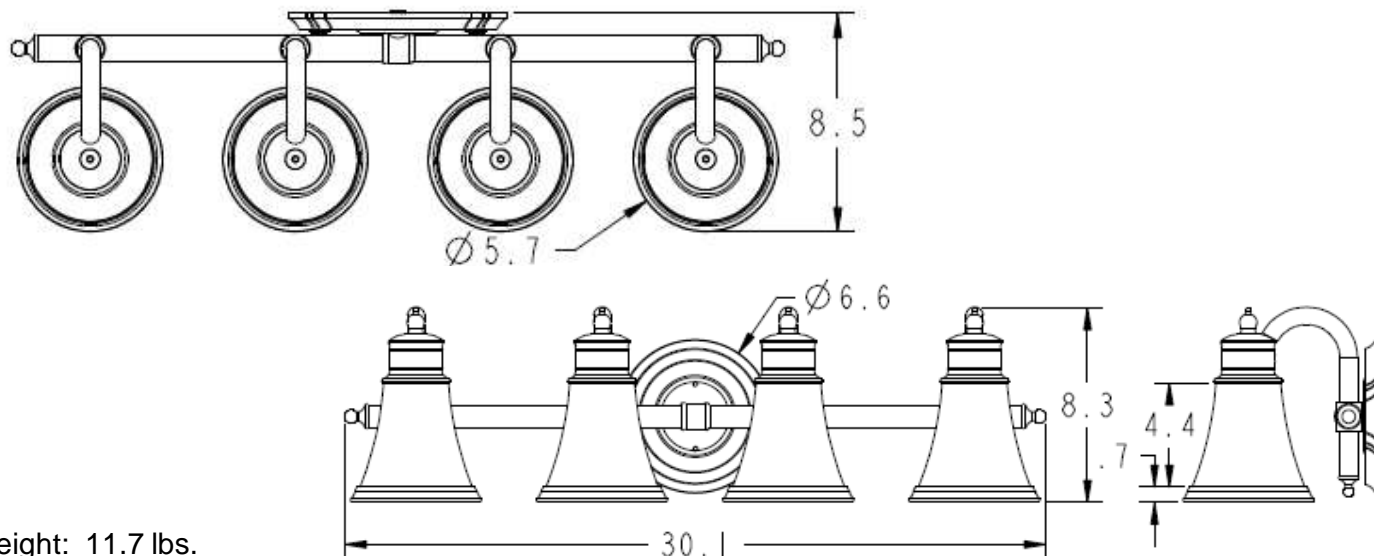

WATERHILL[®] Technical Specification

YB9864

4-Globe Light Fixture

Dimensions:

Product Information:

Stock Numbers: YB9864CH – CHROME
YB9864BN – BRUSHED NICKEL
YB9864ORB – OIL RUBBED BRONZE

Globe Service Kit: YB9869

Materials: Zinc, glass

Voltage: 120v

Bulb: 100w max (not included); medium base

UL Listed: Yes – for dry locations

Important Notes: Turn off power during installation. Do not connect or disconnect under load.