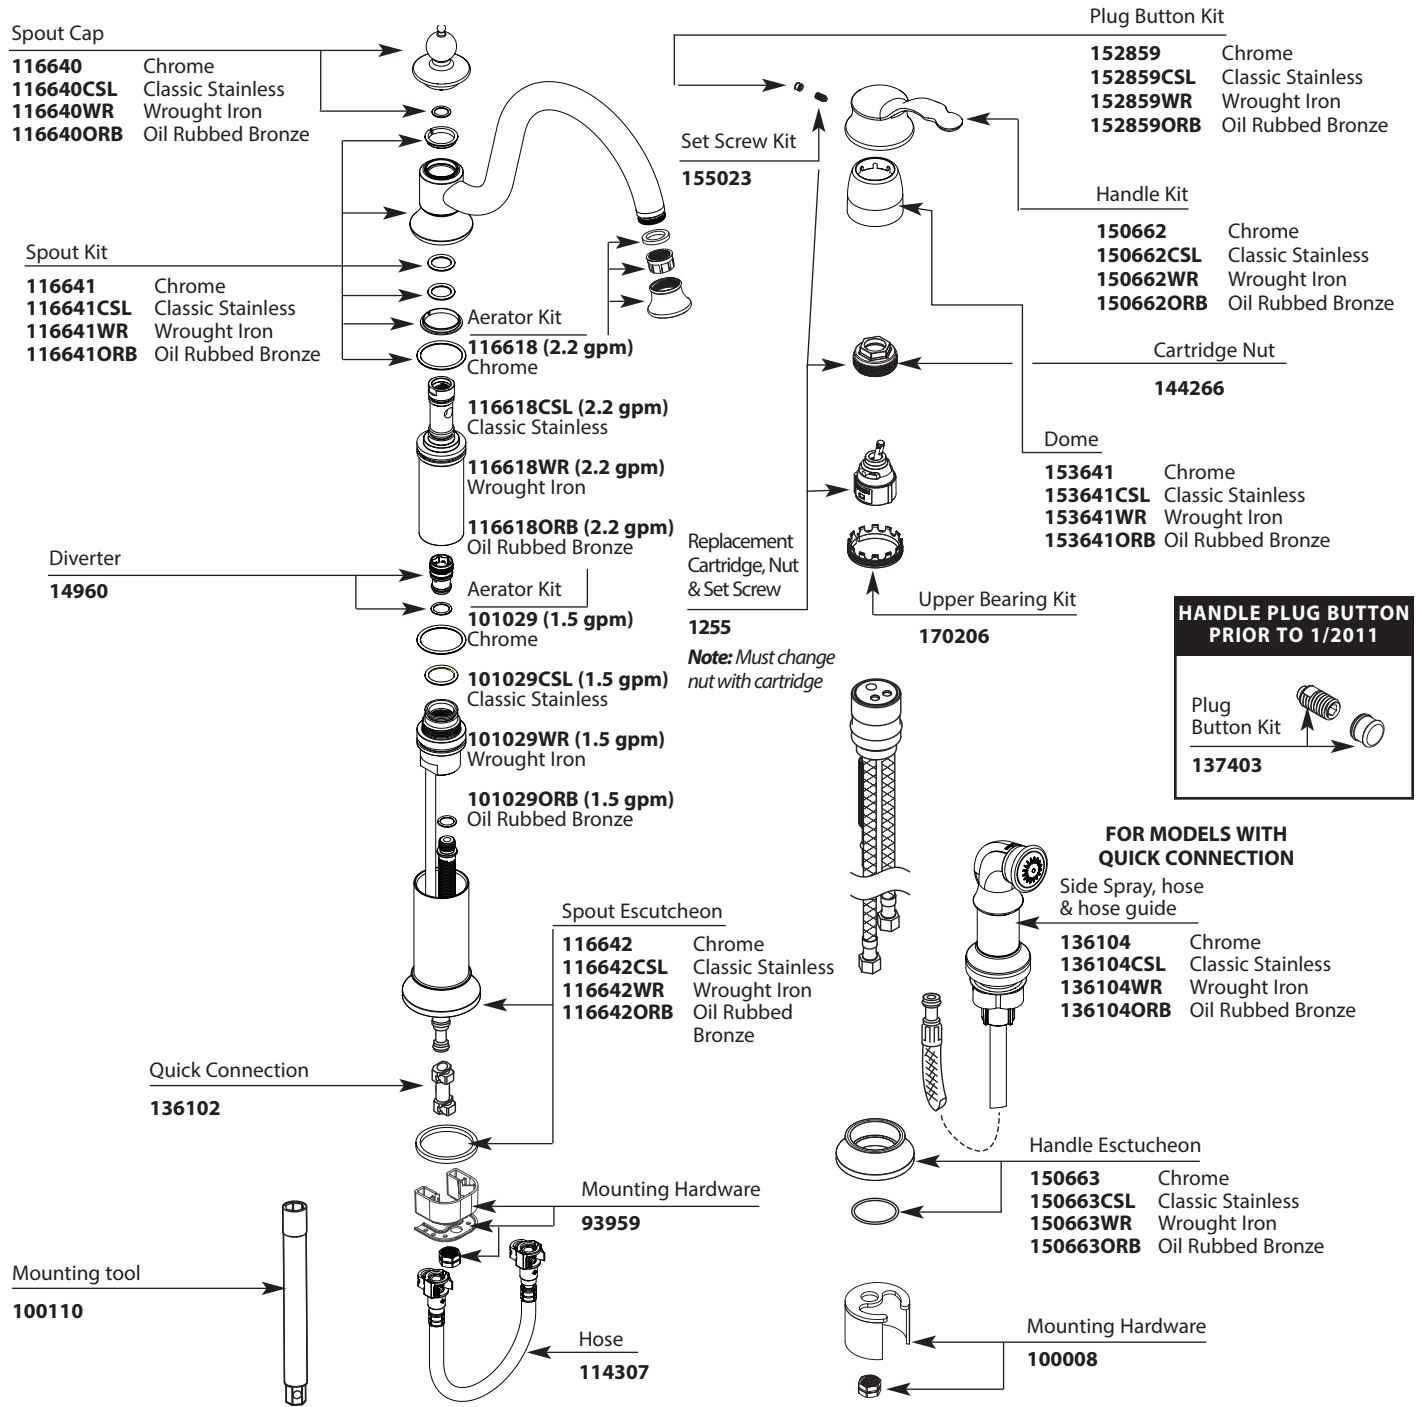

Buy it for looks. Buy it for life.®

There is more than 1 version of this model.
Page down to identify the version you have.

■ Order by Part Number

Illustrated Parts

WATERHILL™ One-Handle Kitchen with Side Spray		
MODEL	TYPE	FINISH
S711	Lever	Chrome
S711CSL	Lever	Classic Stainless
S711WR	Lever	Wrought Iron
S711ORB	Lever	Oil Rubbed Bronze
S711SRS	Lever	Spot Resist Stainless

TO ORDER PARTS CALL: 1-800-BUY-MOEN

www.moen.com

Buy it for looks. Buy it for life.®

■ Order by Part Number

Illustrated Parts

WATERHILL™ One-Handle Kitchen with Side Spray		
MODEL	TYPE	FINISH
S711	Lever	Chrome
S711CSL	Lever	Classic Stainless
S711WR	Lever	Wrought Iron
S711ORB	Lever	Oil Rubbed Bronze

MOEN, WATERHILL, SMOOKESHA
 100008

Buy it for looks. Buy it for life.®

■ Order by Part Number

Illustrated Parts

WATERHILL™		
One-Handle Kitchen with Side Spray		
<u>MODEL</u>	<u>TYPE</u>	<u>FINISH</u>
S711	Lever	Chrome
S711CSL	Lever	Classic Stainless
S711WR	Lever	Wrought Iron
S711ORB	Lever	Oil Rubbed Bronze
DISCONTINUED		
S711NL	Lever	Nickel
S711SL	Lever	Stainless