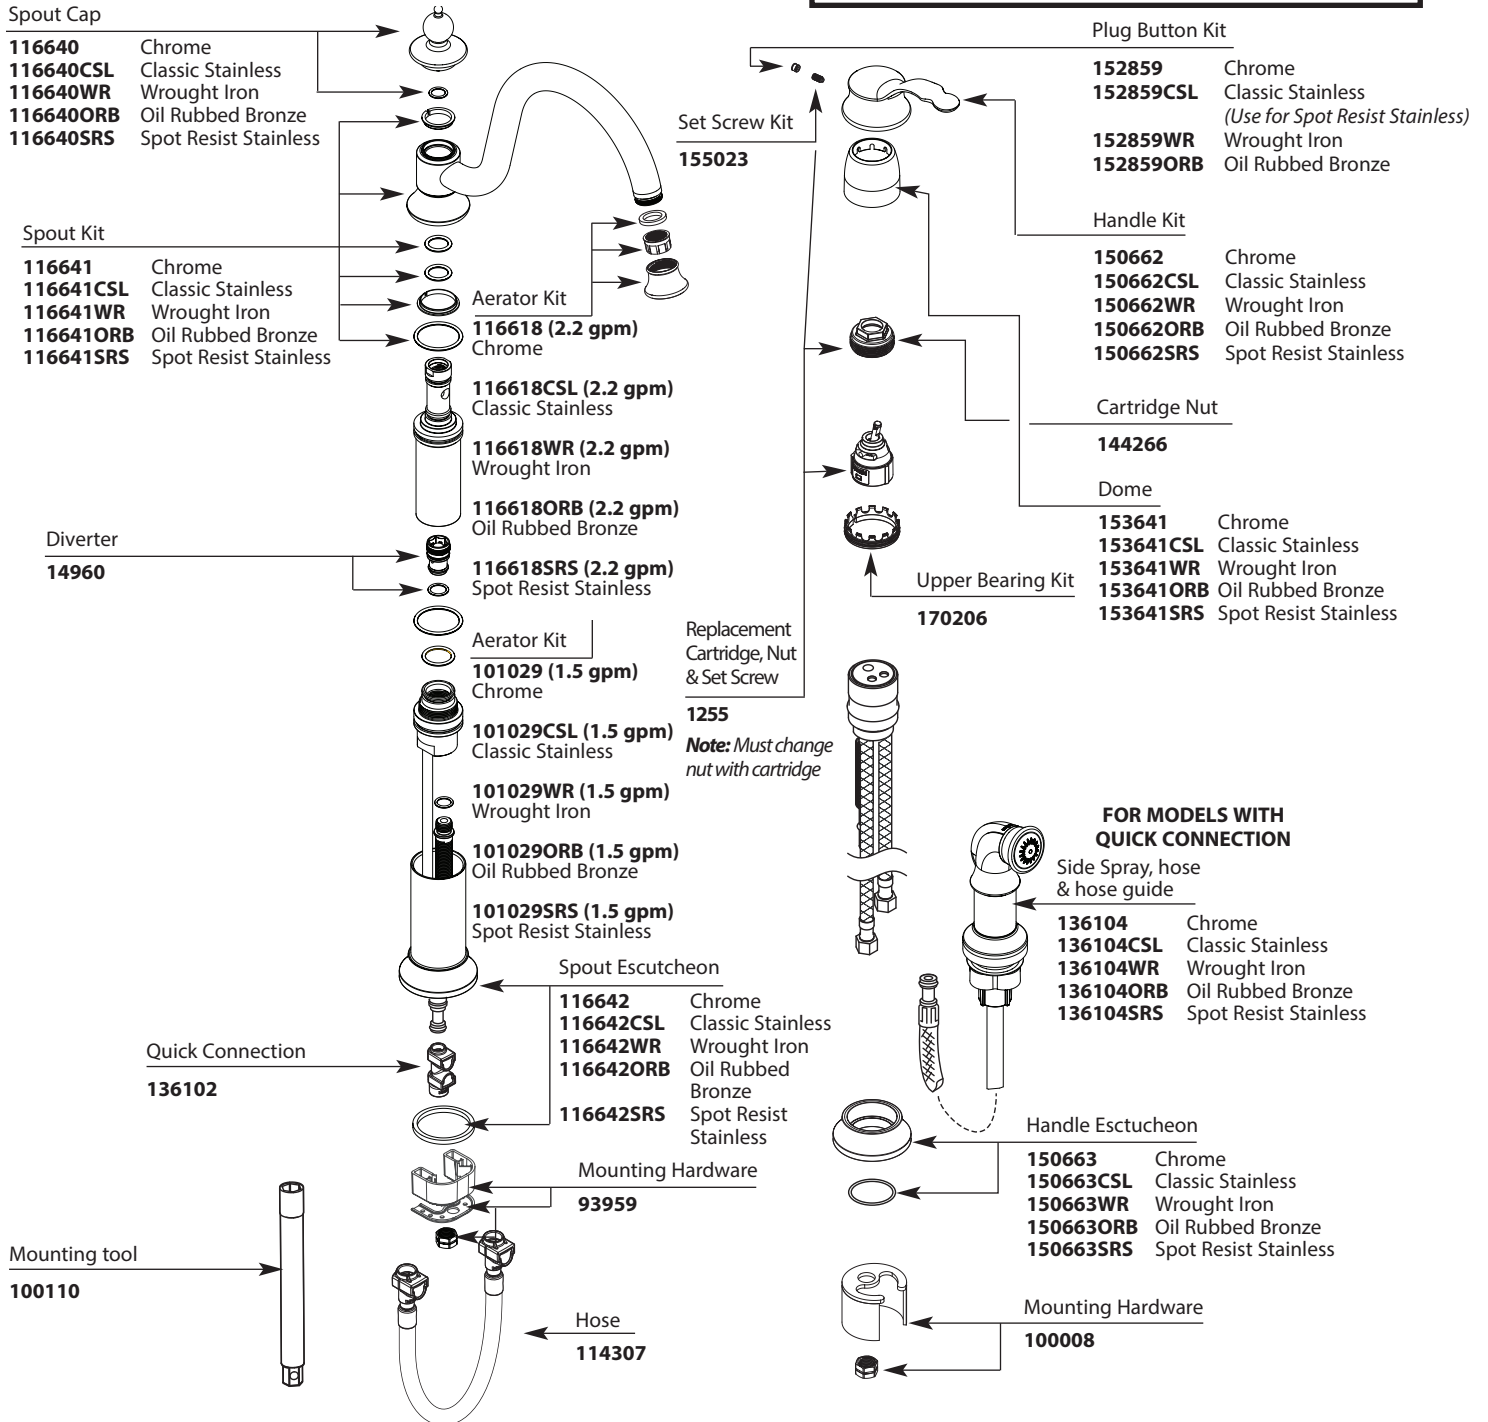

Buy it for looks. Buy it for life.®

There is more than 1 version of this model.
Page down to identify the version you have.

■ Order by Part Number

Illustrated Parts

WATERHILL™ One-Handle Kitchen with Side Spray		
MODEL	TYPE	FINISH
S711	Lever	Chrome
S711CSL	Lever	Classic Stainless
S711WR	Lever	Wrought Iron
S711ORB	Lever	Oil Rubbed Bronze
S711SRS	Lever	Spot Resist Stainless

TO ORDER PARTS CALL: 1-800-BUY-MOEN

www.moen.com

Buy it for looks. Buy it for life.®

■ Order by Part Number

Illustrated Parts

WATERHILL™ One-Handle Kitchen with Side Spray		
MODEL	TYPE	FINISH
S711	Lever	Chrome
S711CSL	Lever	Classic Stainless
S711WR	Lever	Wrought Iron
S711ORB	Lever	Oil Rubbed Bronze

MOEN, WATERHILL, SMOOKESHA
 100008

Buy it for looks. Buy it for life.®

■ Order by Part Number

Illustrated Parts

WATERHILL™		
One-Handle Kitchen with Side Spray		
<u>MODEL</u>	<u>TYPE</u>	<u>FINISH</u>
S711	Lever	Chrome
S711CSL	Lever	Classic Stainless
S711WR	Lever	Wrought Iron
S711ORB	Lever	Oil Rubbed Bronze
DISCONTINUED		
S711NL	Lever	Nickel
S711SL	Lever	Stainless