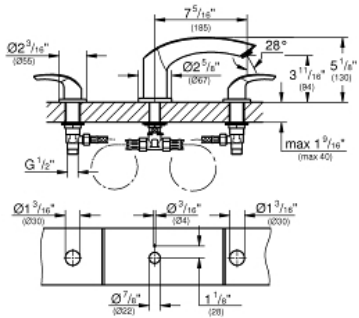

EUROSMART  
Roman Bathtub Faucet  
MODEL # 25168002

Pure Freude  
an Wasser

**Product Description:**  
EUROSMART  
Roman Bathtub Faucet

**Standard Specification:**

- GROHE StarLight chrome finish

**Applicable Codes & Standards:**