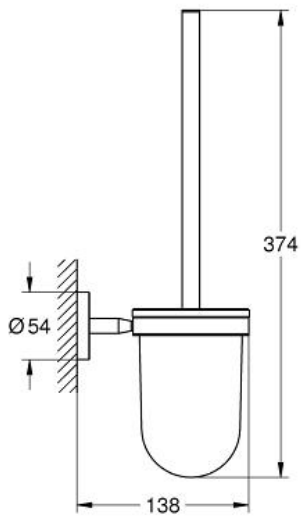

BAUCOSMOPOLITAN  
Toilet Brush Set

MODEL # 40463001

*Pure Freude  
an Wasser*

**GROHE**  
WAVE

**Product Description:**  
BAUCOSMOPOLITAN  
Toilet Brush Set

**Standard Specification:**

- Material: Glass/Metal
- Wall mount
- Concealed fastening
- **GROHE StarLight** chrome finish