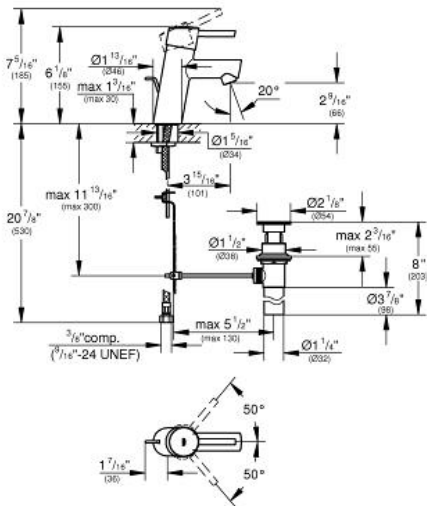

CONCETTO

Single-Handle Bathroom Faucet S-Size

MODEL # 3427000A

Pure Freude
an Wasser

ADA

Product Description:

CONCETTO

Single-Handle Bathroom Faucet S-Size

Standard Specification:

- GROHE EcoJoy technology for less water and perfect flow
- Single hole installation
- Metal lever handle
- GROHE SilkMove 1.1" (28 mm) ceramic cartridge
- GROHE StarLight chrome finish
- Flow control
- Includes waste-set drain assembly
- Stainless steel flex lines
- GROHE QuickFix installation system with centering support
- Temperature limiter
- Max flow rate: 1.2 gpm (4.56 L/min)