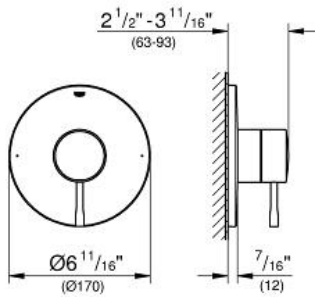

ESSENCE
Pressure Balance Valve Trim
MODEL # 19347001

Pure Freude
an Wasser

GROHE

ADA

Product Description:
ESSENCE
Pressure Balance Valve Trim

Standard Specification:

- Final installation set for:
- Requires GrohFlex Universal Rough-In Box (35 026 000)
- **GROHE StarLight** chrome finish